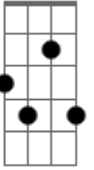

Rebecca Parris - Never Let Me Go

Tom: C

Intro: Bm7 E7- Bm7 E7-

Bm7 E7-
 Never let me go, love me much too much
 A Cdim
 If you let me go life would lose it's touch
 G G7M Gb7
 What would I be without you
 F7 F7M E7
 There's no place for me without you
 Bm7 E7-
 Never let me go, I'd be so lost
 Am7 Cdim

If you went away
 G G7M Gb7
 There'd be a thousand hours in the day
 Fdim E7 D A7M D Cm7 A7M
 Without you, I know
 E7- A7M Bm7 E7-
 Because of one caress, my world was overturned
 Bm7 E7- Am7 Cdim
 At the very start, all my bridges burned by my flaming heart
 G G7M Gb7
 You'd never leave me, would you
 F7 F7M B7
 You couldn't hurt me, could you
 D Fdim E7 Cdim A
 Never let me go, never let me go

© ukulele-chords.com

C

© ukulele-chords.com

Bm7

© ukulele-chords.com

A

© ukulele-chords.com

Gb7