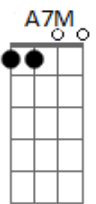

© ukulele-chords.com