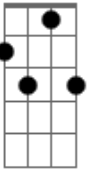

Rebecca Parris - Never Let Me Go

Tom: C

Intro: Bm7 E7- Bm7 E7-

Bm7 E7-
Never let me go, love me much too much
A Cdim
If you let me go life would lose it's touch
G G7M Gb7
What would I be without you
F7 F7M E7
There's no place for me without you
Bm7 E7-
Never let me go, I'd be so lost
Am7 Cdim

If you went away
G G7M Gb7
There'd be a thousand hours in the day
Fdim E7 D A7M D Cm7 A7M
Without you, I know
E7- A7M Bm7 E7-
Because of one caress, my world was overturned
Bm7 E7- Am7 Cdim
At the very start, all my bridges burned by my flaming heart
G G7M Gb7
You'd never leave me, would you
F7 F7M B7
You couldn't hurt me, could you
D Fdim E7 Cdim A
Never let me go, never let me go

Acordes

© ukulele-chords.com

© ukulele-chords.com

© ukulele-chords.com

© ukulele-chords.com

© ukulele-chords.com

© ukulele-chords.com

© ukulele-chords.com

© ukulele-chords.com

F7

© ukulele-chords.com

© ukulele-chords.com

© ukulele-chords.com

© ukulele-chords.com

© ukulele-chords.com

© ukulele-chords.com