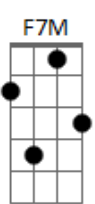

© ukulele-chords.com