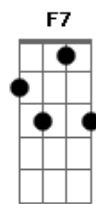

© ukulele-chords.com