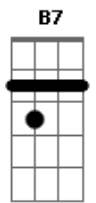

© ukulele-chords.com