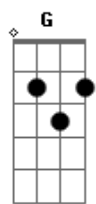

Rebecca Parris - Never Let Me Go

Tom: C

Intro: Bm7 E7- Bm7 E7-

Bm7 E7-
Never let me go, love me much too much
A Cdim
If you let me go life would lose it's touch
G G7M Gb7
What would I be without you
F7 F7M E7
There's no place for me without you
Bm7 E7-
Never let me go, I'd be so lost
Am7 Cdim

If you went away
G G7M Gb7
There'd be a thousand hours in the day
Fdim E7 D A7M D Cm7 A7M
Without you, I know
E7- A7M Bm7 E7-
Because of one caress, my world was overturned
Bm7 E7- Am7 Cdim
At the very start, all my bridges burned by my flaming heart
G G7M Gb7
You'd never leave me, would you
F7 F7M B7
You couldn't hurt me, could you
D Fdim E7 Cdim A
Never let me go, never let me go

Acordes

© ukulele-chords.com