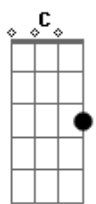

© ukulele-chords.com