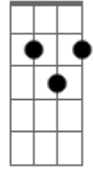

Rebecca Parris - Never Let Me Go

Tom: C

Intro: Bm7 E7- Bm7 E7-

Bm7 E7-
Never let me go, love me much too much
A Cdim
If you let me go life would lose it's touch
G G7M Gb7
What would I be without you
F7 F7M E7
There's no place for me without you
Bm7 E7-
Never let me go, I'd be so lost
Am7 Cdim

If you went away
G G7M Gb7
There'd be a thousand hours in the day
Fdim E7 D A7M D Cm7 A7M
Without you, I know
E7- A7M Bm7 E7-
Because of one caress, my world was overturned
Bm7 E7- Am7 Cdim
At the very start, all my bridges burned by my flaming heart
G G7M Gb7
You'd never leave me, would you
F7 F7M B7
You couldn't hurt me, could you
D Fdim E7 Cdim A
Never let me go, never let me go

Acordes

G