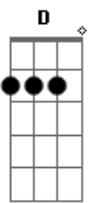

© ukulele-chords.com