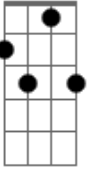

Rebecca Parris - Never Let Me Go

Tom: C

Intro: Bm7 E7- Bm7 E7-

Bm7 E7-
Never let me go, love me much too much
A Cdim
If you let me go life would lose it's touch
G G7M Gb7
What would I be without you
F7 F7M E7
There's no place for me without you
Bm7 E7-
Never let me go, I'd be so lost
Am7 Cdim

If you went away
G G7M Gb7
There'd be a thousand hours in the day
Fdim E7 D A7M D Cm7 A7M
Without you, I know
E7- A7M Bm7 E7-
Because of one caress, my world was overturned
Bm7 E7- Am7 Cdim
At the very start, all my bridges burned by my flaming heart
G G7M Gb7
You'd never leave me, would you
F7 F7M B7
You couldn't hurt me, could you
D Fdim E7 Cdim A
Never let me go, never let me go

Acordes

© ukulele-chords.com

© ukulele-chords.com

© ukulele-chords.com

© ukulele-chords.com

© ukulele-chords.com

© ukulele-chords.com

© ukulele-chords.com

© ukulele-chords.com

F7

© ukulele-chords.com

© ukulele-chords.com

© ukulele-chords.com

© ukulele-chords.com

© ukulele-chords.com

© ukulele-chords.com