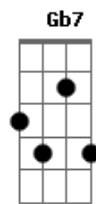

© ukulele-chords.com