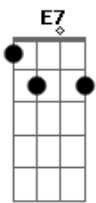

© ukulele-chords.com