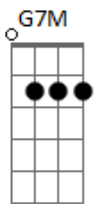

© ukulele-chords.com