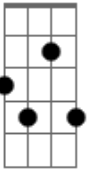

Rebecca Parris - Never Let Me Go

Tom: C

Intro: Bm7 E7- Bm7 E7-

Bm7 E7-
 Never let me go, love me much too much
 A Cdim
 If you let me go life would lose it's touch
 G G7M Gb7
 What would I be without you
 F7 F7M E7
 There's no place for me without you
 Bm7 E7-
 Never let me go, I'd be so lost
 Am7 Cdim

If you went away
 G G7M Gb7
 There'd be a thousand hours in the day
 Fdim E7 D A7M D Cm7 A7M
 Without you, I know
 E7- A7M Bm7 E7-
 Because of one caress, my world was overturned
 Bm7 E7- Am7 Cdim
 At the very start, all my bridges burned by my flaming heart
 G G7M Gb7
 You'd never leave me, would you
 F7 F7M B7
 You couldn't hurt me, could you
 D Fdim E7 Cdim A
 Never let me go, never let me go

© ukulele-chords.com

C

© ukulele-chords.com

Bm7

© ukulele-chords.com

A

© ukulele-chords.com

Gb7