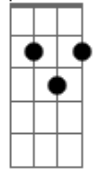

Rebecca Parris - Never Let Me Go

Tom: C

Intro: Bm7 E7- Bm7 E7-

Bm7 E7-
Never let me go, love me much too much
A Cdim
If you let me go life would lose it's touch
G G7M Gb7
What would I be without you
F7 F7M E7
There's no place for me without you
Bm7 E7-
Never let me go, I'd be so lost
Am7 Cdim

If you went away
G G7M Gb7
There'd be a thousand hours in the day
Fdim E7 D A7M D Cm7 A7M
Without you, I know
E7- A7M Bm7 E7-
Because of one caress, my world was overturned
Bm7 E7- Am7 Cdim
At the very start, all my bridges burned by my flaming heart
G G7M Gb7
You'd never leave me, would you
F7 F7M B7
You couldn't hurt me, could you
D Fdim E7 Cdim A
Never let me go, never let me go

Acordes

G