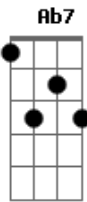

© ukulele-chords.com