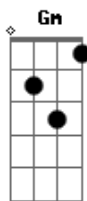

Rebecca Parris - I'll Be Home For Christmas

Tom: C

C Cdim Dm G7
I'll be home for Christmas
Am Gm A7 Dm Edim
You can count on me
F Fdim C C Am Am
Please have snow and mistletoe
D7 Dm G G7
And presents on the tree
C Cdim Dm G7
Christmas Eve will find me
C Gm A7 Dm
Where the love light gleams
F Fdim C C A7
I'll be home for Christmas
D7 D7 Dm Fdim C C Am Am Ab7 G7

If only in my dreams
C Cdim Dm G7
I'll be home for Christmas
Am Gm A7 Dm Edim
You can count on me
F Fdim C C Am Am
Please have snow and mistletoe
D7 Dm G G7
And presents on the tree
C Cdim Dm G7
Christmas Eve will find me
C Gm A7 Dm
Where the love light gleams
F Fdim C C A7
I'll be home for Christmas
D7 D7 Dm Fdim C C Am Am F Fdim G7 C
If only in my dreams

Acordes