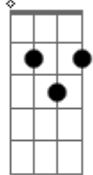

Rebecca Parris - Georgia On My Mind

Tom: C

Intro: C Edim Dm G7 C Cdim Dm G7 G7/13-

C E7 Am F Fm
Georgia, Georgia, the whole day through
C Edim Dm G7 C
Just an old sweet song keeps Georgia on my mind
Dm G7
Georgia on my mind
C E7 Am F Fdim
Georgia, Georgia, a song of you
C Edim Dm G7 C F Fm C
E7
Comes as sweet and clear as moonlight on the pines
Am Dm Am F Am Dm Am D7
Other arms reach out to me, other eyes smile tenderly
Am F C Cdim Am Gdim Dm G7
G7/13-

Still in peaceful dreams I see the road leads back to you
C E7 Am F Fdim
Georgia, Georgia, no peace I find
C Edim Dm G7 C F Fm C
E7
Just and old sweet song keeps Georgia on my mind
Am Dm Am F Am Dm Am D7
Other arms reach out to me, other eyes smile tenderly
Am F C Cdim Am Gdim Dm G7
G7/13-
Still in peaceful dreams I see the road leads back to you
C E7 Am F Fdim
C Georgia, Georgia, no peace I find
C Edim Dm G7 C E7 A7
Just and old sweet song keeps Georgia on my mind
Dm F G G G C F
Fm C G C
Just and old sweet song keeps Georgia on my mind

Acordes

G