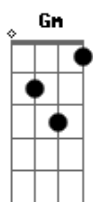

© ukulele-chords.com

© ukulele-chords.com