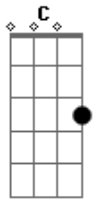

Rebecca Parris - Angel Eyes

Tom: C

Intro: Am D7 Am Bb7

C7 F G7 C Am
Hey, drink up, all you people
F7 G7 C Am
And order anything you see
Am Am Am D
Have fun, you happy people
F E7 Am Dm E7
The drink and the laugh's on me
Am Bb Am F7
Try to think that love's not around
Am Dm Dm E7
Still it's uncomfortably near
Am D Am Bb
My poor old heart ain't gainin' no ground
Am Bb E7 Am
Because my angel eyes ain't here
Am Bb Am F7
Angel eyes, the old Devil sent
Am Dm Dm E7

They glow unbearably bright
Am D Am Bb
And need I say that my love's misspent
Am Bb E7 Am
Misspent with angel eyes tonight
F G7 C Am
So drink up, all of you people
F G7 C Am
Order anything you see
Am Am Am D
Have lots of fun, you happy people
Am Am Bb E7
The drink and the laugh's on me
Am Bb Am F7
Pardon me, but I gotta run
Am Dm F7 E7
The fact's uncommonly clear
Am D Am Bb
I gotta find who's now the number one
Am Bb E7 Am
And why my angel eyes she ain't here
Dm Dm Bb E7 Am
'Scuse me while I disappear

Acordes

© ukulele-chords.com