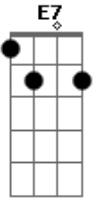

© ukulele-chords.com