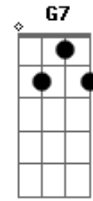

© ukulele-chords.com