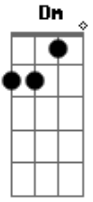

© ukulele-chords.com