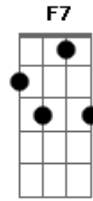

© ukulele-chords.com