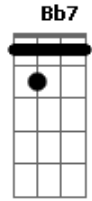

© ukulele-chords.com