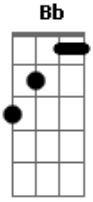

© ukulele-chords.com