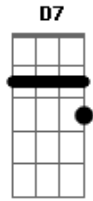

© ukulele-chords.com