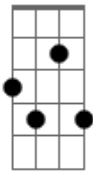

Rebecca Kilgore - Put On A Happy Face

Tom: A

Intro: A Gb7 D7M E7 A Gb7 D7M E7

A Gb7 D7M E7
Gray skies are gonna clear up, put on a happy face
A Gb7 Bm7 Fdim
Wipe off the clouds and cheer up, put on a happy face
Db7 Gb7 Bm7 E7 A A7
Take off that gloomy mask of tragedy it's not your style
Db7 Gb7 D Fdim

You'd look so good that you'd be glad that you decided to smile

A Gb7 D E7
Pick out a pleasant outlook, stick out that nobel chin
A Gb7 Bm7 Fdim
Wipe off that full-of-doubt look, slap on a happy grin
D Cdim A E7 Gb7
Spread sunshine all over the place
D E7 Db7 Gb7
And just put on a happy, put on a happy
D E7 Fdim A
Put on a happy face

Acordes

© ukulele-chords.com

© ukulele-chords.com

Gb7

© ukulele-chords.com

© ukulele-chords.com

© ukulele-chords.com

© ukulele-chords.com

© ukulele-chords.com

© ukulele-chords.com