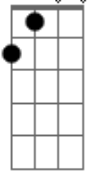

Rebecca Kilgore - Put On A Happy Face

Tom: A

Intro: A Gb7 D7M E7 A Gb7 D7M E7

A Gb7 D7M E7
Gray skies are gonna clear up, put on a happy face
A Gb7 Bm7 Fdim
Wipe off the clouds and cheer up, put on a happy face
Db7 Gb7 Bm7 E7 A A7
Take off that gloomy mask of tragedy it's not your style
Db7 Gb7 D Fdim

You'd look so good that you'd be glad that you decided to smile

A Gb7 D E7
Pick out a pleasant outlook, stick out that nobel chin
A Gb7 Bm7 Fdim
Wipe off that full-of-doubt look, slap on a happy grin
D Cdim A E7 Gb7
Spread sunshine all over the place
D E7 Db7 Gb7
And just put on a happy, put on a happy
D E7 Fdim A
Put on a happy face

Acordes

© ukulele-chords.com

A

© ukulele-chords.com

© ukulele-chords.com

© ukulele-chords.com

© ukulele-chords.com

© ukulele-chords.com

© ukulele-chords.com

© ukulele-chords.com