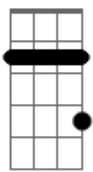

Rebecca Kilgore - Put On A Happy Face

Tom: A

Intro: A Gb7 D7M E7 A Gb7 D7M E7

A Gb7 D7M E7
Gray skies are gonna clear up, put on a happy face
A Gb7 Bm7 Fdim
Wipe off the clouds and cheer up, put on a happy face
Db7 Gb7 Bm7 E7 A A7
Take off that gloomy mask of tragedy it's not your style
Db7 Gb7 D Fdim

You'd look so good that you'd be glad that you decided to smile

A Gb7 D E7
Pick out a pleasant outlook, stick out that nobel chin
A Gb7 Bm7 Fdim
Wipe off that full-of-doubt look, slap on a happy grin
D Cdim A E7 Gb7
Spread sunshine all over the place
D E7 Db7 Gb7
And just put on a happy, put on a happy
D E7 Fdim A
Put on a happy face

Acordes

D7M