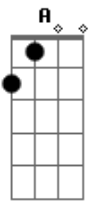

© ukulele-chords.com