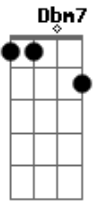

© ukulele-chords.com