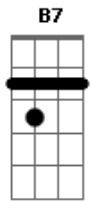

© ukulele-chords.com