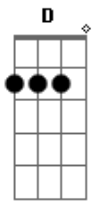

© ukulele-chords.com