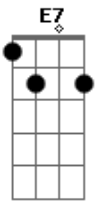

© ukulele-chords.com