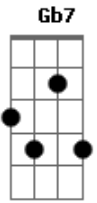

© ukulele-chords.com