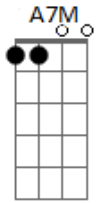

Rebecca Kilgore - Old Devil Moon

Tom: A

Intro: A7M Dbm7 A7M Gb7 A7M B7

E D Bm7 E D
Bm7 E
I looked at you and suddenly, something in your eyes I see
D Bm7 E E7
Soon begins bewitching me
A A Am Am7 Am7
It's that old devil moon That you stole from the sky
C7 A B7 E
It's that old devil moon in your eyes
Bm7 E D Bm7 Fdim
E
You and your glance make this romance too hot to handle
A7M Dbm7 A7M Gb7 A7M B7
Stars in the night blazin' their light can't hold a candle
A Gb7 B7
To your razzle dazzle
E D Bm7 E D Bm7
E
You've got me flyin' high and wide on a magic carpet ride

D Bm7 E E7
Full of butterflies inside
A A Am Am7 Am7
Wanna cry, wanna croon, wanna laugh like a loon
C7 A B7 E
It's that old devil moon in your eyes
Bm7 E D E
Just when I think I'm free as a dove
Fdim E D E B7
E
Old devil moon deep in your eyes blinds me with love
Interlude: E D Bm7 E D Bm7 E D Bm7 E E7
E7 A A Am Am7 Am7
I wanna cry, wanna croon, wanna laugh like a loon
C7 A B7 E
It's that old devil moon in your eyes
Bm7 E D E
Just when I think I'm free as a dove
Fdim E D E Bm7 E D
Old devil moon deep in your eyes blinds me with love
Am7 B7 E
It blinds me with love

Acordes

© ukulele-chords.com