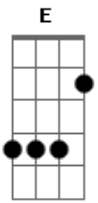

© ukulele-chords.com