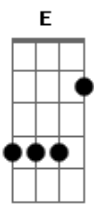

© ukulele-chords.com