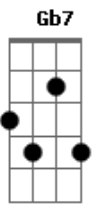

© ukulele-chords.com