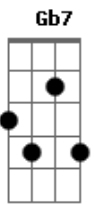

Rebecca Kilgore - I Wish I Didn't Love You So

Tom: D

A Db7 D Cdim A Db7 D
I wish I didn't love you so
Dm Bm7 A Gb7
My love for you,
D Bm7 Fdim E7 A Gb7 D E
Should have faded long ago
A Db7 D Cdim A Db7 D
I wish I didn't need your kiss
Dm Bm7 A Gb7
Why must your kiss
Bm Bm7 Dm E7 A D A
Torture me as long as this
Bridge
A7 Gdim Gb7 Gdim Gb7

I might be smiling by now
Edim Bm Gb7 Bm
With some new, tender friend
C#m-;7 Gb7
Smiling by now
E7 E7 D Bm7 E7
With my heart on the mend
E7 Cdim E A Db7
But when I try
D Cdim A
Something in my heart says, "No"
Dm Bm7 Fdim
You're still there
A Db7 D Dm E7 E7 A D
I wish I didn't love you so

Acordes

© ukulele-chords.com

© ukulele-chords.com

© ukulele-chords.com

© ukulele-chords.com

© ukulele-chords.com

© ukulele-chords.com

© ukulele-chords.com

© ukulele-chords.com

© ukulele-chords.com

© ukulele-chords.com