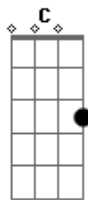

ukulele-chords.com

ukulele-chords.com