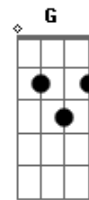

ukulele-chords.com

ukulele-chords.com