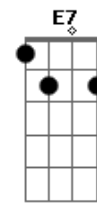

© ukulele-chords.com

© ukulele-chords.com