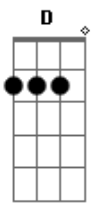

Rebecca Kilgore - Got A Date With An Angel

Tom: D

D Gb7 B7
Got a date with an angel
Em Gm
Got to meet her at seven
D Bm7 E7
Got a date with an angel
A7 A7/13- D A7
And I'm on my way to Heaven
D Gb7 B7
She's so lovely beside me
Em Gm
And whatever betide me
D Bm7 E7
Got an angel to guide me
A7 A7/13- D D
So I'm on my way to Heaven

Bridge
G Gb
Soon, I'll hear the bells ring out
B7 E7
And the chorus will sing out
A7 D Gb7
When the pearly gates swing out
B7 E7 Em A7
She'll beckon to me
D Gb7 B7
I've been waiting a lifetime
Em Gm
For this evening at seven
D Bm7 E7
Got a date with an angel
A7 A7/13- D
And I'm on my way to Heaven

Acordes

© ukulele-chords.com