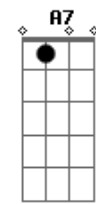

© ukulele-chords.com