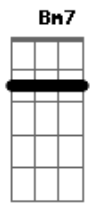

Rebecca Kilgore - Got A Date With An Angel

Tom: D

D Gb7 B7
Got a date with an angel
Em Gm
Got to meet her at seven
D Bm7 E7
Got a date with an angel
A7 A7/13- D A7
And I'm on my way to Heaven
D Gb7 B7
She's so lovely beside me
Em Gm
And whatever betide me
D Bm7 E7
Got an angel to guide me
A7 A7/13- D D
So I'm on my way to Heaven

Bridge
G Gb
Soon, I'll hear the bells ring out
B7 E7
And the chorus will sing out
A7 D Gb7
When the pearly gates swing out
B7 E7 Em A7
She'll beckon to me
D Gb7 B7
I've been waiting a lifetime
Em Gm
For this evening at seven
D Bm7 E7
Got a date with an angel
A7 A7/13- D
And I'm on my way to Heaven

Acordes

© ukulele-chords.com

© ukulele-chords.com

© ukulele-chords.com

© ukulele-chords.com

© ukulele-chords.com

© ukulele-chords.com

© ukulele-chords.com

© ukulele-chords.com

© ukulele-chords.com

© ukulele-chords.com