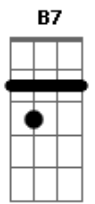

© ukulele-chords.com