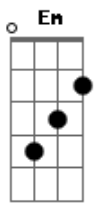

© ukulele-chords.com