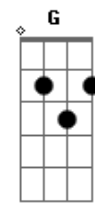

© ukulele-chords.com