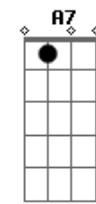

© ukulele-chords.com