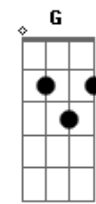

© ukulele-chords.com