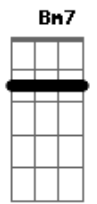

Rebecca Kilgore - Got A Date With An Angel

Tom: D

D Gb7 B7
Got a date with an angel
Em Gm
Got to meet her at seven
D Bm7 E7
Got a date with an angel
A7 A7/13- D A7
And I'm on my way to Heaven
D Gb7 B7
She's so lovely beside me
Em Gm
And whatever betide me
D Bm7 E7
Got an angel to guide me
A7 A7/13- D D
So I'm on my way to Heaven

Bridge

G Gb
Soon, I'll hear the bells ring out
B7 E7
And the chorus will sing out
A7 D Gb7
When the pearly gates swing out
B7 E7 Em A7
She'll beckon to me
D Gb7 B7
I've been waiting a lifetime
Em Gm
For this evening at seven
D Bm7 E7
Got a date with an angel
A7 A7/13- D
And I'm on my way to Heaven

Acordes

© ukulele-chords.com

© ukulele-chords.com

© ukulele-chords.com

© ukulele-chords.com

© ukulele-chords.com

© ukulele-chords.com

© ukulele-chords.com

© ukulele-chords.com

© ukulele-chords.com

© ukulele-chords.com