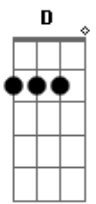

Rebecca Kilgore - Got A Date With An Angel

Tom: D

D Gb7 B7
Got a date with an angel
Em Gm
Got to meet her at seven
D Bm7 E7
Got a date with an angel
A7 A7/13- D A7
And I'm on my way to Heaven
D Gb7 B7
She's so lovely beside me
Em Gm
And whatever betide me
D Bm7 E7
Got an angel to guide me
A7 A7/13- D D
So I'm on my way to Heaven

Bridge

G Gb
Soon, I'll hear the bells ring out
B7 E7
And the chorus will sing out
A7 D Gb7
When the pearly gates swing out
B7 E7 Em A7
She'll beckon to me
D Gb7 B7
I've been waiting a lifetime
Em Gm
For this evening at seven
D Bm7 E7
Got a date with an angel
A7 A7/13- D
And I'm on my way to Heaven

Acordes

© ukulele-chords.com