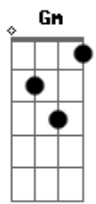

© ukulele-chords.com