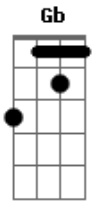

© ukulele-chords.com