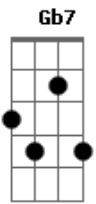

© ukulele-chords.com