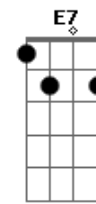

© ukulele-chords.com

© ukulele-chords.com