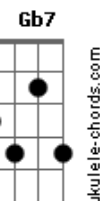

© ukulele-chords.com