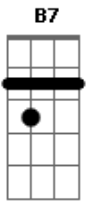

© ukulele-chords.com