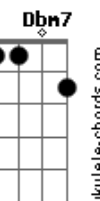

© ukulele-chords.com