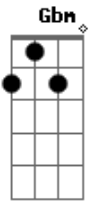

© ukulele-chords.com