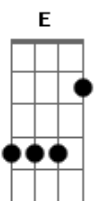

© ukulele-chords.com