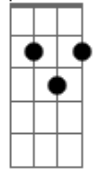

Rebecca Kilgore - All My Life

Tom: D

D7M G D G **G** **Gm7 Gdim**
All my life, i've been waiting for you
D B7 E Edim
My wonderful one, i've begun living
Em7 G A7
All my life
D7M G D G **G** **Gm7 Gdim**
All my love has been waiting for you
D B7 E Edim Em7
My life has begun now that i'm giving
G A7 D
All my love

bridge

D7M Gb7 B Gb7
You seem so lovely, so far above me
Bm G G Bm
I'm almost afraid to look
D7M Gb7 B Gb7
But i adore you, i place before you
B7
A heart that's an open book
D7M G D G **G** **Gm7 Gdim**
All my life, hold me close to your heart
D B7 E Edim Em7
And all else above, hold my love, darling
G A7 D
All my life

Acordes

G