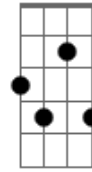

Rebecca Kilgore - All My Life

Tom: D

D7M G D G **G** **Gm7 Gdim**
All my life, i've been waiting for you
D B7 E Edim
My wonderful one, i've begun living
Em7 G A7
All my life
D7M G D G **G** **Gm7 Gdim**
All my love has been waiting for you
D B7 E Edim Em7
My life has begun now that i'm giving
G A7 D
All my love

bridge

D7M Gb7 B Gb7
You seem so lovely, so far above me
Bm G G Bm
I'm almost afraid to look
D7M Gb7 B Gb7
But i adore you, i place before you
B7
A heart that's an open book
D7M G D G **G** **Gm7 Gdim**
All my life, hold me close to your heart
D B7 E Edim Em7
And all else above, hold my love, darling
G A7 D
All my life

Acordes

© ukulele-chords.com

© ukulele-chords.com

© ukulele-chords.com

© ukulele-chords.com

© ukulele-chords.com

© ukulele-chords.com

© ukulele-chords.com

© ukulele-chords.com

Gb7

© ukulele-chords.com

© ukulele-chords.com

© ukulele-chords.com