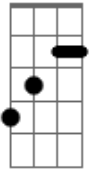

Rebecca Kilgore - All My Life

Tom: D

D7M G D G **G** **Gm7 Gdim**
All my life, i've been waiting for you
D B7 E Edim
My wonderful one, i've begun living
Em7 G A7
All my life
D7M G D G **G** **Gm7 Gdim**
All my love has been waiting for you
D B7 E Edim Em7
My life has begun now that i'm giving
G A7 D
All my love

bridge

D7M Gb7 B Gb7
You seem so lovely, so far above me
Bm G G Bm
I'm almost afraid to look
D7M Gb7 B Gb7
But i adore you, i place before you
B7
A heart that's an open book
D7M G D G **G** **Gm7 Gdim**
All my life, hold me close to your heart
D B7 E Edim Em7
And all else above, hold my love, darling
G A7 D
All my life

Acordes

© ukulele-chords.com

© ukulele-chords.com

© ukulele-chords.com

© ukulele-chords.com

© ukulele-chords.com

© ukulele-chords.com

© ukulele-chords.com

© ukulele-chords.com

© ukulele-chords.com

B

© ukulele-chords.com

© ukulele-chords.com