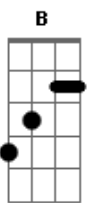

Reba McEntire - Sunday Kind Of Love

Tom: C
Intro: chords C C F G C C (F G)

(F G) C C F
I want a Sunday kind of love
G C C
A love to last past Saturday night
F G C C F
I'd like to know if it's more then love at first sight
G C C F G
I wanna Sunday kind of love
C C
And I wanna a love that's on the square
F G C C F
Can't seem to find some-body Someone to care
G C C F
And I'm on a lonely road that leads to nowhere
G C C Db C
I need a Sunday kind of love
C
I do all my Sunday dreaming and all my Sunday Scheming
F Fm F B

Every minute, every hour every day
D
And I'm hoping to discover A certain kind of lover
Dm G
Who will show me the way
C C
My arms need someone to hold
F G C C F G
To keep me warm when Mondays and Tuesdays grow cold
C C
And I need a love all my life to have and to hold
F G C C B
I wanna a Sunday kind of lover
B F Fm
Oh yeah, I don't wanna a Monday or a Tuesday,
C C Em
A Wednesday or a Thursday Friday or Saturday
F Fm
I don't want nothing baby
G C C B C
But I want a Sunday Kind of love

Acordes

© ukulele-chords.com

© ukulele-chords.com

© ukulele-chords.com

© ukulele-chords.com

© ukulele-chords.com

© ukulele-chords.com

© ukulele-chords.com

© ukulele-chords.com

© ukulele-chords.com

© ukulele-chords.com