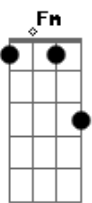

© ukulele-chords.com