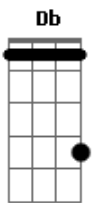

© ukulele-chords.com