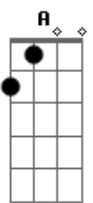

© ukulele-chords.com