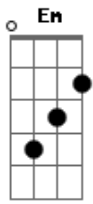

© ukulele-chords.com