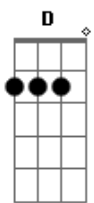

© ukulele-chords.com