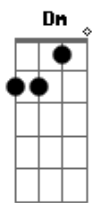

© ukulele-chords.com