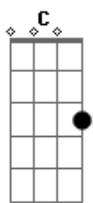

Reba McEntire - Sunday Kind Of Love

Tom: C
Intro: chords C C F G C C (F G)

(F G) C C F
I want a Sunday kind of love
G C C
A love to last past Saturday night
F G C C F
I'd like to know if it's more then love at first sight
G C C F G
I wanna Sunday kind of love
C C
And I wanna a love that's on the square
F G C C F
Can't seem to find some-body Someone to care
G C C F
And I'm on a lonely road that leads to nowhere
G C C Db C
I need a Sunday kind of love
C
I do all my Sunday dreaming and all my Sunday Scheming
F Fm F B

Every minute, every hour every day
D
And I'm hoping to discover A certain kind of lover
Dm G
Who will show me the way
C C
My arms need someone to hold
F G C C F G
To keep me warm when Mondays and Tuesdays grow cold
C C
And I need a love all my life to have and to hold
F G C C B
I wanna a Sunday kind of lover
B F Fm
Oh yeah, I don't wanna a Monday or a Tuesday,
C C Em
A Wednesday or a Thursday Friday or Saturday
F Fm
I don't want nothing baby
G C C B C
But I want a Sunday Kind of love

Acordes

© ukulele-chords.com