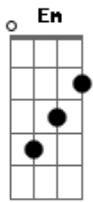

© ukulele-chords.com