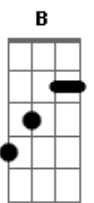

© ukulele-chords.com