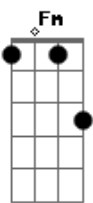

© ukulele-chords.com