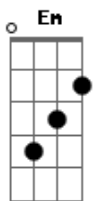

© ukulele-chords.com