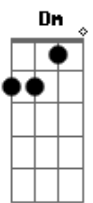

© ukulele-chords.com