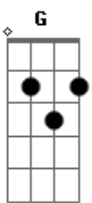

© ukulele-chords.com