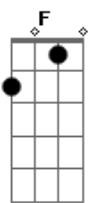

© ukulele-chords.com