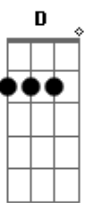

© ukulele-chords.com