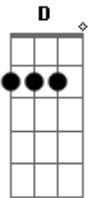

© ukulele-chords.com