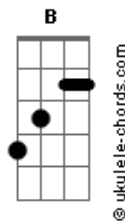

Em Am D  
She never wanted love to fail

Bm C  
She always hoped that it was real

Am D B  
She'd look me in the eyes and say believe me

Em Am D  
And then the night becomes the day

Bm C  
And there's nothing left to say

Am D  
If there's nothing left to say

B  
Then somethings wrong

[Refrão]

Am D Bm C  
Ohhh tonight.. you killed me with your smile

Am D B  
So beautiful and wild so beautiful

Am D Bm C  
Oh tonight.. you killed me with your smile

Am B Em  
So beautiful and wild so beautiful and wild

[Segunda Parte]

Em Am D  
And as the hands would turn with time

Bm C  
She'd always say that she was my mine

Am D  
She'd turn and lend a smile

## Acordes

To say that she's gone

Em Am D  
But in a whisper she'd arrive

Bm C  
And dance into my life

Am D  
Like a music melody

B  
Like a lovers song

[Refrão]

Am D Bm C  
Ohhh tonight.. you killed me with your smile