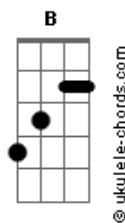

Am D
If there's nothing left to say

B
Then somethings wrong

[Refrão]

Am D Bm C
Ohhh tonight.. you killed me with your smile

Am D B
So beautiful and wild so beautiful

Am D Bm C
Oh tonight.. you killed me with your smile

Am B Em
So beautiful and wild so beautiful and wild

[Segunda Parte]

Em Am D
And as the hands would turn with time

Bm C
She'd always say that she was my mine

Am D
She'd turn and lend a smile

Acordes

To say that she's gone

Em Am D
But in a whisper she'd arrive

Bm C
And dance into my life

Am D
Like a music melody

B
Like a lovers song

[Refrão]

Am D Bm C
Ohhh tonight.. you killed me with your smile

Am D B
So beautiful and wild so beautiful

Am D Bm C
Oh tonight.. you killed me with your smile

Am B Em
So beautiful and wild so beautiful and wild

[Ponte]

B
Through the darkest night

Em
Comes the brightest light

B
And the light that shines

Em
Is deep inside