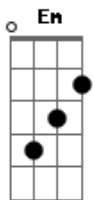

Bm C
She hated being on her own

Am D
She always took me by the hands

B
And say she needs me

Em Am D
She never wanted love to fail

Bm C
She always hoped that it was real

Am D B
She'd look me in the eyes and say believe me

Em Am D
And then the night becomes the day

Bm C
And there's nothing left to say

Am D
If there's nothing left to say

B
Then somethings wrong

[Refrão]

Am D Bm C
Ohhh tonight.. you killed me with your smile

Am D B
So beautiful and wild so beautiful

Am D Bm C
Oh tonight.. you killed me with your smile

Am B Em
So beautiful and wild so beautiful and wild

[Segunda Parte]

Em Am D
And as the hands would turn with time

Bm C
She'd always say that she was my mine

Am D
She'd turn and lend a smile

B

To say that she's gone

Em Am D
But in a whisper she'd arrive

Bm C
And dance into my life

Am D
Like a music melody

B
Like a lovers song

[Refrão]

Am D Bm C
Ohhh tonight.. you killed me with your smile

Am D B
So beautiful and wild so beautiful

Am D Bm C
Oh tonight.. you killed me with your smile

Am B Em
So beautiful and wild so beautiful and wild

[Ponte]

B
Through the darkest night

Em
Comes the brightest light

B
And the light that shines

Em
Is deep inside

B
It's who you are

[Refrão]

Am D Bm C
Ohhh tonight.. you killed me with your smile

Am D B Em
So beautiful and wild so beautiful

Am D Bm C
Ohhh tonight.. you killed me with your smile

Am D B Em
So beautiful and wild so beautiful

Am D Bm C
Ohhh tonight.. you killed me with your smile

Am D B
So beautiful and wild so beautiful

Acordes

© ukulele-chords.com