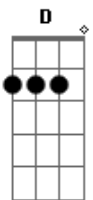

# Reamonn - Tonight

tom:

Intro: Em Am D Bm  
C Am D B

[Primeira Parte]

Em Am D  
She never took the train alone

Bm C  
She hated being on her own

Am D  
She always took me by the hands

B  
And say she needs me

Em  
Is deep inside

B  
It's who you are

[Refrão]

Am D Bm C  
Ohhh tonight.. you killed me with your smile

Am D B Em  
So beautiful and wild so beautiful

Am D Bm C  
Ohhh tonight.. you killed me with your smile

Am D B Em  
So beautiful and wild so beautiful

Am D Bm C  
Ohhh tonight.. you killed me with your smile

Am D B  
So beautiful and wild so beautiful