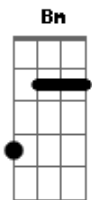

© ukulele-chords.com