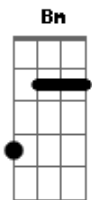

Reamonn - Tonight

tom:

Intro: Em Am D Bm
C Am D B

[Primeira Parte]

Em Am D
She never took the train alone

Bm C
She hated being on her own

Am D
She always took me by the hands

B
And say she needs me

Em Am D
But in a whisper she'd arrive

Bm C
And dance into my life

Am D
Like a music melody

B
Like a lovers song

[Refrão]

Am D Bm C
Ohhh tonight.. you killed me with your smile

Am D B
So beautiful and wild so beautiful

Am D Bm C
Oh tonight.. you killed me with your smile

Am B Em
So beautiful and wild so beautiful and wild

[Ponte]

B
Through the darkest night

Em
Comes the brightest light

B
And the light that shines

Em
Is deep inside

Am D Bm C
Ohhh tonight.. you killed me with your smile

Am D B
So beautiful and wild so beautiful

Acordes

© ukulele-chords.com

© ukulele-chords.com

© ukulele-chords.com

© ukulele-chords.com

© ukulele-chords.com