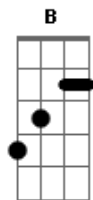

© ukulele-chords.com