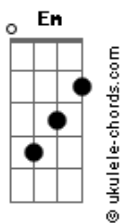

Am D
If there's nothing left to say

B
Then somethings wrong

[Refrão]

Am D Bm C
Ohhh tonight.. you killed me with your smile

Am D B
So beautiful and wild so beautiful

Am D Bm C
Oh tonight.. you killed me with your smile

Am B Em
So beautiful and wild so beautiful and wild

[Segunda Parte]

Em Am D
And as the hands would turn with time

Bm C
She'd always say that she was my mine

Am D
She'd turn and lend a smile

Acordes

To say that she's gone

Em Am D
But in a whisper she'd arrive

Bm C
And dance into my life

Am D
Like a music melody

B
Like a lovers song

[Refrão]

Am D Bm C
Ohhh tonight.. you killed me with your smile

Am D B
So beautiful and wild so beautiful

Am D Bm C
Oh tonight.. you killed me with your smile

Am B Em
So beautiful and wild so beautiful and wild

[Ponte]

B
Through the darkest night

Em
Comes the brightest light

B
And the light that shines

Em
Is deep inside