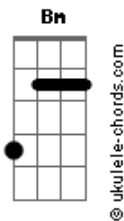

Em Am D  
She never wanted love to fail

Bm C  
She always hoped that it was real

Am D B  
She'd look me in the eyes and say believe me

Em Am D  
And then the night becomes the day

Bm C  
And there's nothing left to say

Am D  
If there's nothing left to say

B  
Then somethings wrong

[Refrão]

Am D Bm C  
Ohhh tonight.. you killed me with your smile

Am D B  
So beautiful and wild so beautiful

Am D Bm C  
Oh tonight.. you killed me with your smile

Am B Em  
So beautiful and wild so beautiful and wild

[Segunda Parte]

Em Am D  
And as the hands would turn with time

Bm C  
She'd always say that she was my mine

Am D  
She'd turn and lend a smile

## Acordes

To say that she's gone

Em Am D  
But in a whisper she'd arrive

Bm C  
And dance into my life

Am D  
Like a music melody

B  
Like a lovers song

[Refrão]

Am D Bm C  
Ohhh tonight.. you killed me with your smile