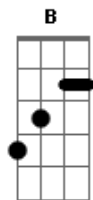

Reamonn - Tonight

tom:

Intro: Em Am D Bm
C Am D B

[Primeira Parte]

Em Am D
She never took the train alone

Bm C
She hated being on her own

Am D
She always took me by the hands

B
And say she needs me

Em Am D
But in a whisper she'd arrive

Bm C
And dance into my life

Am D
Like a music melody

B
Like a lovers song

[Refrão]

Am D Bm C
Ohhh tonight.. you killed me with your smile

Am D B
So beautiful and wild so beautiful

Am D Bm C
Oh tonight.. you killed me with your smile

Am B Em
So beautiful and wild so beautiful and wild

[Ponte]

B
Through the darkest night

Em
Comes the brightest light

B
And the light that shines

Em
Is deep inside

Am D Bm C
Ohhh tonight.. you killed me with your smile

Am D B
So beautiful and wild so beautiful

Acordes

© ukulele-chords.com

© ukulele-chords.com

© ukulele-chords.com

© ukulele-chords.com

© ukulele-chords.com