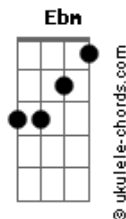

RealDom - I'll Keep On Singing

tom:
Abm

Intro: Abm

Dbm E Gb Abm
I'm feeling lost in this crazy world

E Dbm
Trying to find my way

Ebm E
But every turn I take

Gb B
Just leads me astray

[Refrão]

B Gb Abm E
I won't give up, I won't give in

B Gb Abm E
I'll keep on fighting till the end

B Gb Abm E
With every breath, with every beat

B Gb Abm E
I'll rise above defeat

Db E Abm
Sometimes I stumble, sometimes I fall

Db Gb
But I'll never stay down for long

Db E Abm
I'll dust myself off, and try again

Gb Ebm
And keep on singing this song. Ohh!

Db E

Acordes

Sometimes I stumble, sometimes I fall

Abm Gb
But I'll never stay down for long