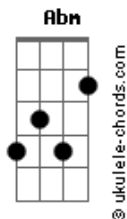

RealDom - I'll Keep On Singing

tom:
Abm

Intro: Abm

Dbm E Gb Abm
I'm feeling lost in this crazy world

E Dbm
Trying to find my way

Ebm E
But every turn I take

Gb B
Just leads me astray

[Refrão]

B Gb Abm E
I won't give up, I won't give in

B Gb Abm E
I'll keep on fighting till the end

B Gb Abm E
With every breath, with every beat

B Gb Abm E
I'll rise above defeat

Db E Abm
Sometimes I stumble, sometimes I fall

Db Gb
But I'll never stay down for long

Db E Abm
I'll dust myself off, and try again

Gb Ebm
And keep on singing this song. Ohh!

Db E

Acordes

Sometimes I stumble, sometimes I fall

Abm Gb
But I'll never stay down for long