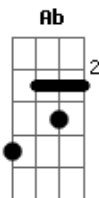

© ukulele-chords.com

© ukulele-chords.com