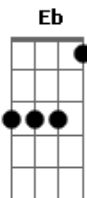

© ukulele-chords.com