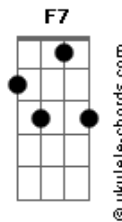

# Real Estate - Darling

tom:

Intro: F C G C

[Primeira Parte]

F D7 C Am  
The black and yellow finches  
F D7 C Am  
That nest in our new ferns  
F D7 C Am  
Which hang upon our front porch  
F D7 C Am  
Wait for the warm sun to return

[Refrão]

F D7 C Am  
Impatiently, as I wait for you  
F7 D7 C Am  
Impatiently, as I wait for you

( F7 C G )  
( F7 C G )  
( F7 C G )  
( F7 C G )

[Segunda Parte]

## Acordes

F D7 C Am  
The night surrenders swiftly  
F D7 C Am  
The moon retreats from sight  
F D7 C Am  
The darkness that surrounds me  
F D7 C Am  
The sun cuts like a knife to shine

[Refrão Final]