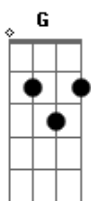

Reação Em Cadeia - "Faixa Escondida"

Tom: **D**

.Artista: Reação em Cadeia
 .Álbum: Resto
 .Música: Faixa Oculta

Primeiramente afine o violão da seguinte maneira:

```
D|-----|
D|-----|
A|-----|
D|-----|
A|-----|
D|-----|
```

Seguindo, começando o introdução:

B **D/**

Let my lips say you what I think
 Listen to my voice,
 try to understand
 Standing in front of you
 Look into your eyes
 So how can i be sure
 What you really want

G **B** **A**

Refrão

```

Cause I dont wanna fall down
I dont wanna fake smile
2x| I dont wanna hurt you
I dont wanna make you cry

```

G **B** **A**

Acordes

© ukulele-chords.com

© ukulele-chords.com

© ukulele-chords.com

© ukulele-chords.com

G

Repete igual a Introdução

(**B,D/**)

Even if i could talk to your heart
 You can do the same
 but i can feel your touch
 I'm standing in front of you
 Look into your eyes
 So how can i be sure
 What you really want