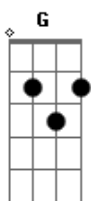

Reação Em Cadeia - "Faixa Escondida"

Tom: **D**

.Artista: Reação em Cadeia
.Álbum: Resto
.Música: Faixa Oculta

Primeiramente afine o violão da seguinte maneira:

```
D|-----|
D|-----|
A|-----|
D|-----|
A|-----|
D|-----|
```

Seguindo, começando o introdução:

B **D/**

Let my lips say you what I think
Listen to my voice,
try to understand
Standing in front of you
Look into your eyes
So how can i be sure
What you really want

G **B** **A**

Refrão

```
Cause I dont wanna fall down G
|
I dont wanna fake smile B
2x| A G
| I dont wanna hurt you
| B A
| I dont wanna make you cry
```

G

Repete igual a Introdução

(**B,D/**)

Even if i could talk to your heart
You can do the same
but i can feel your touch
I'm standing in front of you
Look into your eyes
So how can i be sure
What you really want

Refrão

```
Cause I dont wanna fall down G
|
I dont wanna fake smile B
2x| A G
| I dont wanna hurt you
| B A
| I dont wanna make you cry B
G
I dont wanna make you cry.....ooohahaum!!!
```

(Solo)

2x

```
Cause I dont wanna fall down B
A G
I dont wanna fake smile
I dont wanna hurt you B
A B
I dont wanna make you cry..
```

Acordes

© ukulele-chords.com

© ukulele-chords.com

© ukulele-chords.com

© ukulele-chords.com