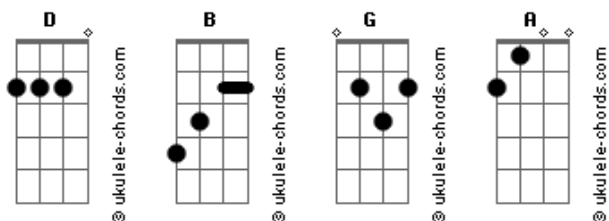

Reação Em Cadeia - "Faixa Escondida"

Tom: **D**

.Artista: Reação em Cadeia
 .Álbum: Resto
 .Música: Faixa Oculta

Primeiramente afine o violão da seguinte maneira:

```
D|-----|
D|-----|
A|-----|
D|-----|
A|-----|
D|-----|
```

Seguindo, começando o introdução:

B **D/**

Let my lips say you what I think
 Listen to my voice,
 try to understand
 Standing in front of you
 Look into your eyes
 So how can i be sure
 What you really want

G **B** **A**

Refrão

```

Cause I dont wanna fall down G
|
I dont wanna fake smile B
2x| A G
| I dont wanna hurt you
| B A
| I dont wanna make you cry
```

Acordes

G

Repete igual a Introdução

(**B,D/**)

Even if i could talk to your heart
 You can do the same
 but i can feel your touch
 I'm standing in front of you
 Look into your eyes
 So how can i be sure
 What you really want

Refrão

```

Cause I dont wanna fall down G
|
I dont wanna fake smile B
2x| A G
| I dont wanna hurt you
| B A
| I dont wanna make you cry
G