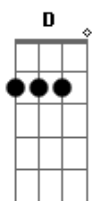

Reação Em Cadeia - "Faixa Escondida"

Tom: **D**

.Artista: Reação em Cadeia
 .Álbum: Resto
 .Música: Faixa Oculta

Primeiramente afine o violão da seguinte maneira:

```
D|-----|
D|-----|
A|-----|
D|-----|
A|-----|
D|-----|
```

Seguindo, começando o introdução:

B **D/**

Let my lips say you what I think
 Listen to my voice,
 try to understand
 Standing in front of you
 Look into your eyes
 So how can i be sure
 What you really want

G **B** **A**

Refrão

```

Cause I dont wanna fall down
I dont wanna fake smile
2x| I dont wanna hurt you
I dont wanna make you cry

```

G **B** **A**

Acordes

© ukulele-chords.com

© ukulele-chords.com

© ukulele-chords.com

© ukulele-chords.com

G

Repete igual a Introdução

(**B,D/**)

Even if i could talk to your heart
 You can do the same
 but i can feel your touch
 I'm standing in front of you
 Look into your eyes
 So how can i be sure
 What you really want