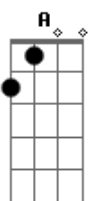

Reação Em Cadeia - "Faixa Escondida"

Tom: **D**

.Artista: Reação em Cadeia
 .Álbum: Resto
 .Música: Faixa Oculta

Primeiramente afine o violão da seguinte maneira:

```
D|-----|
D|-----|
A|-----|
D|-----|
A|-----|
D|-----|
```

Seguindo, começando o introdução:

B **D/**

Let my lips say you what I think
 Listen to my voice,
 try to understand
 Standing in front of you
 Look into your eyes
 So how can i be sure
 What you really want

G **B** **A**

Refrão

```

Cause I dont wanna fall down
I dont wanna fake smile
2x| I dont wanna hurt you
I dont wanna make you cry

```

G **B** **A**

Acordes

© ukulele-chords.com

© ukulele-chords.com

© ukulele-chords.com

© ukulele-chords.com

G

Repete igual a Introdução

(**B,D/**)

Even if i could talk to your heart
 You can do the same
 but i can feel your touch
 I'm standing in front of you
 Look into your eyes
 So how can i be sure
 What you really want