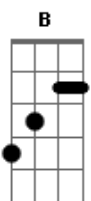

Reação Em Cadeia - "Faixa Escondida"

Tom: **D**

.Artista: Reação em Cadeia
 .Álbum: Resto
 .Música: Faixa Oculta

Primeiramente afine o violão da seguinte maneira:

```
D|-----|
D|-----|
A|-----|
D|-----|
A|-----|
D|-----|
```

Seguindo, começando o introdução:

B **D/**

Let my lips say you what I think
 Listen to my voice,
 try to understand
 Standing in front of you
 Look into your eyes
 So how can i be sure
 What you really want

G **B** **A**

Refrão

```

Cause I dont wanna fall down
I dont wanna fake smile
2x| I dont wanna hurt you
I dont wanna make you cry

```

G **B** **A**

Acordes

© ukulele-chords.com

© ukulele-chords.com

© ukulele-chords.com

© ukulele-chords.com

G

Repete igual a Introdução

(**B,D/**)

Even if i could talk to your heart
 You can do the same
 but i can feel your touch
 I'm standing in front of you
 Look into your eyes
 So how can i be sure
 What you really want