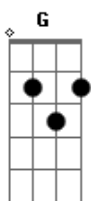

© ukulele-chords.com