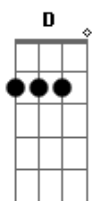

Reação Em Cadeia - "Faixa Escondida"

Tom: **D**

.Artista: Reação em Cadeia
.Álbum: Resto
.Música: Faixa Oculta

Primeiramente afine o violão da seguinte maneira:

```
D|-----|
D|-----|
A|-----|
D|-----|
A|-----|
D|-----|
```

Seguindo, começando o introdução:

B **D/**

Let my lips say you what I think
Listen to my voice,
try to understand
Standing in front of you
Look into your eyes
So how can i be sure
What you really want

G **B** **A**

Refrão

```
Cause I dont wanna fall down G
|
I dont wanna fake smile B
2x| A G
| I dont wanna hurt you
| B A
| I dont wanna make you cry
```

G

Repete igual a Introdução

(**B,D/**)

Even if i could talk to your heart
You can do the same
but i can feel your touch
I'm standing in front of you
Look into your eyes
So how can i be sure
What you really want

Refrão

```
Cause I dont wanna fall down G
|
I dont wanna fake smile B
2x| A G
| I dont wanna hurt you
| B A
| I dont wanna make you cry B
G
I dont wanna make you cry.....ooohahaum!!!
```

(Solo)

2x

```
Cause I dont wanna fall down B
A G
I dont wanna fake smile
I dont wanna hurt you B
A B
I dont wanna make you cry..
```

Acordes