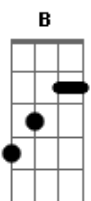

© ukulele-chords.com

© ukulele-chords.com