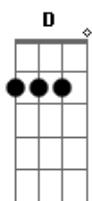

Reação Em Cadeia - "Faixa Escondida"

Tom: **D**

.Artista: Reação em Cadeia
.Álbum: Resto
.Música: Faixa Oculta

Primeiramente afine o violão da seguinte maneira:

```
D|-----|
D|-----|
A|-----|
D|-----|
A|-----|
D|-----|
```

Seguindo, começando o introdução:

B **D/**

Let my lips say you what I think
Listen to my voice,
try to understand
Standing in front of you
Look into your eyes
So how can i be sure
What you really want

G **B** **A**

Refrão

```
Cause I dont wanna fall down G
|
I dont wanna fake smile B
2x| A G
| I dont wanna hurt you
| B A
| I dont wanna make you cry
```

G

Repete igual a Introdução

(**B,D/**)

Even if i could talk to your heart
You can do the same
but i can feel your touch
I'm standing in front of you
Look into your eyes
So how can i be sure
What you really want

Refrão

```
Cause I dont wanna fall down G
|
I dont wanna fake smile B
2x| A G
| I dont wanna hurt you A
| B A
| I dont wanna make you cry B
G
I dont wanna make you cry.....ooohahaum!!!
```

(Solo)

2x

```
Cause I dont wanna fall down B
A G
I dont wanna fake smile
I dont wanna hurt you B
A B
I dont wanna make you cry..
```

Acordes