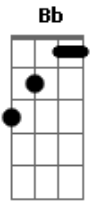

© ukulele-chords.com