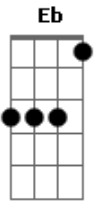

© ukulele-chords.com