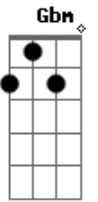

© ukulele-chords.com