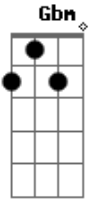

© ukulele-chords.com