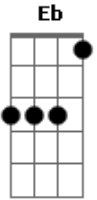

© ukulele-chords.com