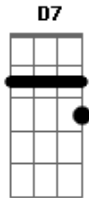

G A7 D
Ellie, my love so sweet

D
My heart told me to break away now I'm out here far away

D7 G
Wish that I could hold you in the night

Em A7 D
Then I'd wake up to a morning that is warm and bright

G A7 D
Ellie, my love so sweet

G A7 D
Ellie, my love so sweet

G A7 D
Ellie, my love so sweet

D
Gbm

My heart told me to break away now I'm out here far away

D7 G
Wish that I could hold you in the night

Em A7 D
Then I'd wake up to a morning that is warm and bright

G A7 D
Ellie, my love so sweet

G A7 D
Ellie, my love so sweet

Em A7 Gbm
Smile for me, won't you, baby, forever you'll be on my mind

Em A7 Gbm
Drink with me won't you baby, we're gonna make it right this time

G A7 Gbm
There's no one else like you, anything you want, I'll do

G A7 D
Ellie, my love so sweet

G A7 D
Ellie, my love so sweet

Acordes

© ukulele-chords.com

© ukulele-chords.com

© ukulele-chords.com

© ukulele-chords.com