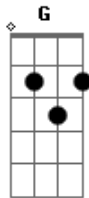

G A7 D
Ellie, my love so sweet

D
My heart told me to break away now I'm out here far away

D7 G
Wish that I could hold you in the night

Em A7 D
Then I'd wake up to a morning that is warm and bright

G A7 D
Ellie, my love so sweet

G A7 D
Ellie, my love so sweet

G A7 D
Ellie, my love so sweet

D
Gbm

My heart told me to break away now I'm out here far away

D7 G
Wish that I could hold you in the night

Em A7 D
Then I'd wake up to a morning that is warm and bright

G A7 D
Ellie, my love so sweet

G A7 D
Ellie, my love so sweet

Em A7 Gbm
Smile for me, won't you, baby, forever you'll be on my mind

Em A7 Gbm
Drink with me won't you baby, we're gonna make it right this time

G A7 Gbm
There's no one else like you, anything you want, I'll do

G A7 D
Ellie, my love so sweet

G A7 D
Ellie, my love so sweet

Acordes

© ukulele-chords.com

© ukulele-chords.com

© ukulele-chords.com

© ukulele-chords.com