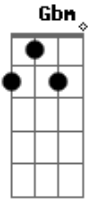

© ukulele-chords.com