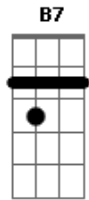

© ukulele-chords.com