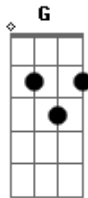

G A7 D
Ellie, my love so sweet

D
My heart told me to break away now I'm out here far away

D7 G
Wish that I could hold you in the night

Em7 A7 D
Then I'd wake up to a morning that is warm and bright

G A7 D
Ellie, my love so sweet

G A7 D
Ellie, my love so sweet

G A7 D
Ellie, my love so sweet

D
Gbm

My heart told me to break away now I'm out here far away

D7 G
Wish that I could hold you in the night

Em7 A7 D
Then I'd wake up to a morning that is warm and bright

G A7 D
Ellie, my love so sweet

G A7 D
Ellie, my love so sweet

Em7 A7 Gbm7
Smile for me, won't you, baby, forever you'll be on my mind

Bm7
Drink with me won't you baby, we're gonna make it right this time

G A7 Gbm7
There's no one else like you, anything you want, I'll do

G A7 D
Ellie, my love so sweet

G A7 D
Ellie, my love so sweet

Acordes

© ukulele-chords.com

© ukulele-chords.com

© ukulele-chords.com

© ukulele-chords.com