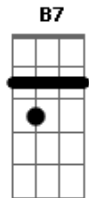

© ukulele-chords.com