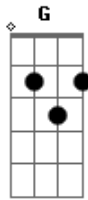

© ukulele-chords.com