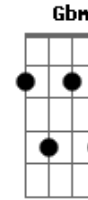

© ukulele-chords.com