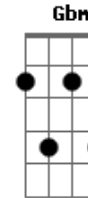

© ukulele-chords.com