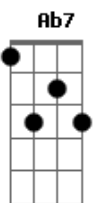

© ukulele-chords.com