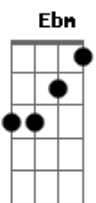

© ukulele-chords.com