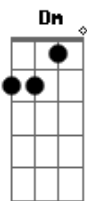

© ukulele-chords.com