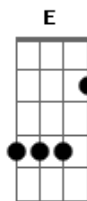

© ukulele-chords.com