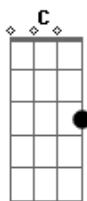

Am Am Am Am

(Chorus 1)
Dm Am7
But I can't love you right
Dm Am7
I can't love you, I won't love you
Dm Am7
But if you walk the line
Em Am7
I'll provide it, I'll supply you
Dm Am7
Said I can't love you right
Dm Am7
I can't love you, I won't love you
Dm Am7
But if you walk the line
Em E
I'll provide it, I'll supply you
Dm Am7
With these cigarettes

Dm Am7 Dm Am7 Em
E
Light it up girl, have a ball, it's gonna kill you

(Verse 2)
Dm Am7
I shared my cigarette with her, yeah
Dm Am7
I fucked her every Wednesday evening, evening
Dm Am7
Guess I'm an owl amongst the birds, yeah
Em E
I won't remember what you tell me
Dm Am7
Girl tell me everything tonight, yeah
Dm Am7
I'll keep the secrets, you can tell me, it's easy
Dm Am7
I move in silence through the shade
Em E
It's no surprise that he can't see me

(Chorus 2)
Dm Am7
But I can't love you right
Dm Am7
I can't love you, I won't love you
Dm Am7
But if you walk the line
E
I'll provide it, I'll supply you
Dm Am7
And if you fuck me right
Dm Am7
You can say it, I might say it
Dm Am7 Em E
But don't you be surprised don't cry
Dm Am7
I'm only yours tonight
Dm Am7 Dm Am7
That's only for tonight, I'm gon' be yours tonight

Acordes