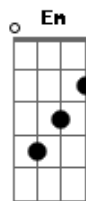

© ukulele-chords.com