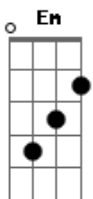

© ukulele-chords.com