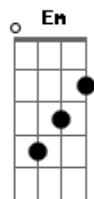

© ukulele-chords.com