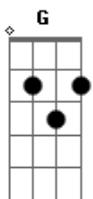

© ukulele-chords.com