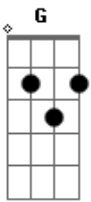

© ukulele-chords.com