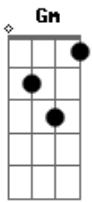

© ukulele-chords.com

© ukulele-chords.com