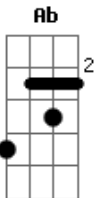

© ukulele-chords.com