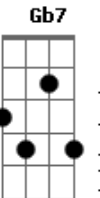

© ukulele-chords.com