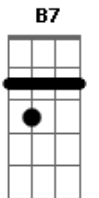

© ukulele-chords.com