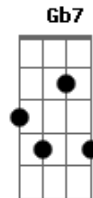

© ukulele-chords.com