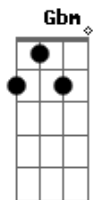

Refrão 2x:
D
Amor sem preconceito
G A
Sigilo total, sexo total
G A D
Amante profissional

Acordes

© ukulele-chords.com

© ukulele-chords.com

© ukulele-chords.com

© ukulele-chords.com

© ukulele-chords.com