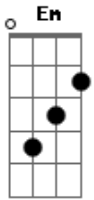

© ukulele-chords.com