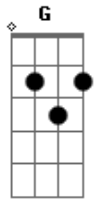

RatboyGenius - Potato Knishes

tom:

Cm

[Primeira Parte]

Cm Fm Cm
 Potato knishes
 Fm Cm
 Potato knishes
 Ab Bb Eb Db Cm
 I love potato knishes

[Segunda Parte]

Cm Fm
 This machine creates potato knishes
 Cm Fm
 This is where I make potato knishes
 Cm Ab Bb Eb Db
 The magic and the mystery
 Ab Bb C Dm
 Of potato knishes

© ukulele-chords.com

© ukulele-chords.com

Little black squash balls
 Dm
 This machine creates
 Bb Gm
 little black squash balls
 Dm Bb C F Eb
 It turns potato pancakes
 Bb C D
 Into little black squash balls