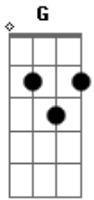

RatboyGenius - Potato Knishes

tom:

Cm

[Primeira Parte]

Cm Fm Cm
 Potato knishes
 Fm Cm
 Potato knishes
 Ab Bb Eb Db Cm
 I love potato knishes

[Segunda Parte]

Cm Fm
 This machine creates potato knishes
 Cm Fm
 This is where I make potato knishes
 Cm Ab Bb Eb Db
 The magic and the mystery
 Ab Bb C Dm
 Of potato knishes

© ukulele-chords.com

© ukulele-chords.com

Little black squash balls
 Dm
 This machine creates
 Bb Gm
 little black squash balls
 Dm Bb C F Eb
 It turns potato pancakes
 Bb C D
 Into little black squash balls