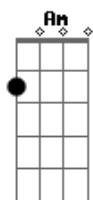

© ukulele-chords.com