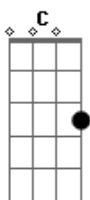

Rascal Flatts - Life Is A Highway

tom:

Intro: Dm C Bb Bb Am F Bb F C Bb F C

Bb
Life's like a road that you travel on when there's
F
One day here and the next day gone
C
Some times you bend some times you stand some
C
Times you turn your back to the wind
Bb
There's a world outside every darkened door
F
Where blues won't haunt you anymore
C
Where the brave are free and lovers soar come
C
Ride with me to the distant shore
Dm
We won't hesitate
C
Break down the garden gate
Bb G
There's not much time left to day

[Refrão]

Dm C Bb
Life is a highway,
Bb Am F Bb F C Bb F C
I want to ride it all night long
Dm C Bb
If you're going my way,
Bb Am F Bb F C Bb F C
I want to drive it all night long

Bb
Through all these cities and all these towns
F
it's in my blood and it's all around
C
I love you now like i loved you then this
C
Is the road and these are the hands
Bb
From mozambique to those memphis nights,
F

The khyber pass to vancouver's lights
C
Knock me down get back up again you're
C
In my blood i'm not a lonely man
Dm
There's no load i can't hold,
C
Road so rough this i know
Bb
I'll be there when the light comes in,
G
Tell 'em we're survivors

Dm C Bb
Life is a highway,
Bb Am F Bb F C Bb F C
I want to ride it all night long
Dm C Bb
If you're going my way,
Bb Am F Bb F C Bb F C
I want to drive it all night long

[Ponte]

Gm Bb Dm C
There was a distance between you and i
Gm Bb Dm C
A misunderstanding once but now we look it in the eye
(Dm C Bb Bb Am F Bb F C Bb F C)

Dm
There's no load i can't hold,
C
Road so rough this i know
Bb
I'll be there when the light comes in,
G
Tell 'em we're survivors

[Refrão]

Dm C Bb
Life is a highway,
Bb Am F Bb F C Bb F C
I want to ride it all night long
Dm C Bb
If you're going my way,
Bb Am F Bb F C Bb F C
I want to drive it all night long

Acordes

© ukulele-chords.com

© ukulele-chords.com

© ukulele-chords.com

© ukulele-chords.com

© ukulele-chords.com

© ukulele-chords.com

© ukulele-chords.com