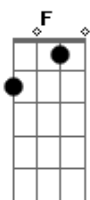

[Refrão]

Dm C Bb
Life is a highway,
Bb Am F Bb F C Bb F C
I want to ride it all night long
Dm C Bb
If you're going my way,
Bb Am F Bb F C Bb F C
I want to drive it all night long

Bb
Through all these cities and all these towns
F
it's in my blood and it's all around
C
I love you now like i loved you then this
C
Is the road and these are the hands
Bb
From mozambique to those memphis nights,
F

The khyber pass to vancouver's lights
C
Knock me down get back up again you're
C
In my blood i'm not a lonely man
Dm
There's no load i can't hold,
C
Road so rough this i know
Bb
I'll be there when the light comes in,
G
Tell 'em we're survivors

Dm C Bb
Life is a highway,
Bb Am F Bb F C Bb F C
I want to ride it all night long
Dm C Bb
If you're going my way,
Bb Am F Bb F C Bb F C
I want to drive it all night long

[Ponte]

Gm Bb Dm C
There was a distance between you and i
Gm Bb Dm C
A misunderstanding once but now we look it in the eye
(Dm C Bb Bb Am F Bb F C Bb F C)

Dm
There's no load i can't hold,
C
Road so rough this i know
Bb
I'll be there when the light comes in,
G
Tell 'em we're survivors

[Refrão]

Dm C Bb
Life is a highway,
Bb Am F Bb F C Bb F C
I want to ride it all night long
Dm C Bb
If you're going my way,
Bb Am F Bb F C Bb F C
I want to drive it all night long

Acordes