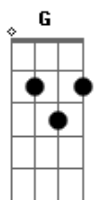

© ukulele-chords.com