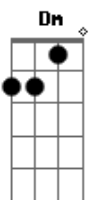

© ukulele-chords.com

© ukulele-chords.com