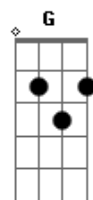

© ukulele-chords.com