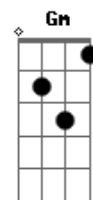

© ukulele-chords.com