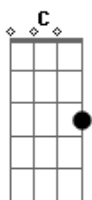

© ukulele-chords.com