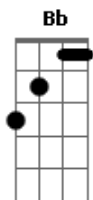

© ukulele-chords.com