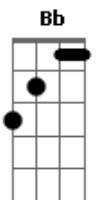

© ukulele-chords.com