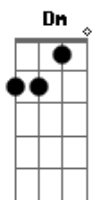

© ukulele-chords.com