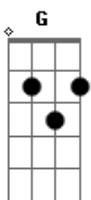

Rascal Flatts - Life Is A Highway

tom:

Intro: Dm C Bb Bb Am F Bb F C Bb F C

Bb
Life's like a road that you travel on when there's
F
One day here and the next day gone
C
Some times you bend some times you stand some
C
Times you turn your back to the wind
Bb
There's a world outside every darkened door
F
Where blues won't haunt you anymore
C
Where the brave are free and lovers soar come
C
Ride with me to the distant shore
Dm
We won't hesitate
C
Break down the garden gate
Bb G
There's not much time left to day

[Refrão]

Dm C Bb
Life is a highway,
Bb Am F Bb F C Bb F C
I want to ride it all night long
Dm C Bb
If you're going my way,
Bb Am F Bb F C Bb F C
I want to drive it all night long

Bb
Through all these cities and all these towns
F
it's in my blood and it's all around
C
I love you now like i loved you then this
C
Is the road and these are the hands
Bb
From mozambique to those memphis nights,
F

The khyber pass to vancouver's lights
C
Knock me down get back up again you're
C
In my blood i'm not a lonely man
Dm
There's no load i can't hold,
C
Road so rough this i know
Bb
I'll be there when the light comes in,
G
Tell 'em we're survivors

Dm C Bb
Life is a highway,
Bb Am F Bb F C Bb F C
I want to ride it all night long
Dm C Bb
If you're going my way,
Bb Am F Bb F C Bb F C
I want to drive it all night long

[Ponte]

Gm Bb Dm C
There was a distance between you and i
Gm Bb Dm C
A misunderstanding once but now we look it in the eye
(Dm C Bb Bb Am F Bb F C Bb F C)

Dm
There's no load i can't hold,
C
Road so rough this i know
Bb
I'll be there when the light comes in,
G
Tell 'em we're survivors

[Refrão]

Dm C Bb
Life is a highway,
Bb Am F Bb F C Bb F C
I want to ride it all night long
Dm C Bb
If you're going my way,
Bb Am F Bb F C Bb F C
I want to drive it all night long

Acordes

© ukulele-chords.com

© ukulele-chords.com

© ukulele-chords.com

© ukulele-chords.com

© ukulele-chords.com

© ukulele-chords.com

© ukulele-chords.com