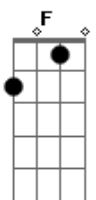

C
Times you turn your back to the wind

Bb
There's a world outside every darkened door

F
Where blues won't haunt you anymore

C
Where the brave are free and lovers soar come

C
Ride with me to the distant shore

Dm
We won't hesitate

C
Break down the garden gate

Bb G
There's not much time left to day

[Refrão]

Dm C Bb
Life is a highway,

Bb Am F Bb F C Bb F C
I want to ride it all night long

Dm C Bb
If you're going my way,

Bb Am F Bb F C Bb F C
I want to drive it all night long

Bb
Through all these cities and all these towns

F
it's in my blood and it's all around

C
I love you now like i loved you then this

C
Is the road and these are the hands

Bb
From mozambique to those memphis nights,

F

The khyber pass to vancouver's lights

C
Knock me down get back up again you're

C
In my blood i'm not a lonely man

Dm
There's no load i can't hold,

C
Road so rough this i know

Bb
I'll be there when the light comes in,

G
Tell 'em we're survivors

Dm C Bb
Life is a highway,

Bb Am F Bb F C Bb F C
I want to ride it all night long

Dm C Bb
If you're going my way,

Bb Am F Bb F C Bb F C
I want to drive it all night long

[Ponte]

Gm Bb Dm C
There was a distance between you and i

Gm Bb Dm C
A misunderstanding once but now we look it in the eye

(Dm C Bb Bb Am F Bb F C Bb F C)

Dm
There's no load i can't hold,

C
Road so rough this i know

Bb
I'll be there when the light comes in,

G
Tell 'em we're survivors

[Refrão]

Dm C Bb
Life is a highway,

Bb Am F Bb F C Bb F C
I want to ride it all night long

Dm C Bb
If you're going my way,

Bb Am F Bb F C Bb F C
I want to drive it all night long

Acordes

© ukulele-chords.com