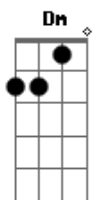

© ukulele-chords.com