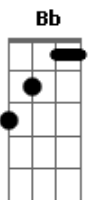

© ukulele-chords.com