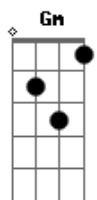

© ukulele-chords.com