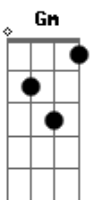

© ukulele-chords.com