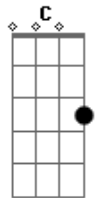

© ukulele-chords.com