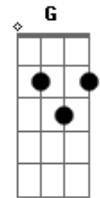

© ukulele-chords.com