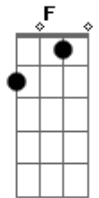

Rascal Flatts - Life Is a Highway

Tom: F
Intro: Dm C Bb Bb Am F
Bb F C Bb F C

Bb
Life's like a road that you travel on
F
when there's one day here and the next day gone
C
Sometimes you bend some times you stand
C
sometimes you turn your back to the wind
Bb
There's a world outside every darkened door
F
where blues won't haunt you anymore
C
Where the brave are free and lovers soar
C
come ride with me to the distant shore
Dm C
We won't hesitate, break down the garden gate
Bb G
there's not much time left today

Dm C Bb Bb Am F
Life is a highway, I want to ride it
Bb F C Bb F C
all night long
Dm C Bb Bb Am F
If you're going my way, I want to drive it

Bb
Through all these cities and all these towns

F
it's in my blood and it's all around
C
I love you now like I loved you then
C
this is the road and these are the hands
Bb
From Mozambique to those Memphis nights,
F
the Khyber Pass to Vancouver's lights
C
Knock me down get back up again
C
you're in my blood I'm not a lonely man
Dm C
There's no load I can't hold, the road so rough this I know
Bb G
I'll be there when the light comes in, tell 'em we're
survivors

(Chorus) x2

Gm Bb Dm C
There was a distance between you and I
Gm Bb Dm C
A misunderstanding once but now we look it in the eye
Intro: Dm C
There's no load I can't hold, the road so rough this I know
Bb G
I'll be there when the light comes in, tell 'em we're
survivors

(Chorus) x3

Acordes

© ukulele-chords.com