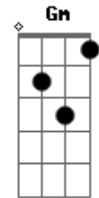

© ukulele-chords.com