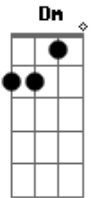

© ukulele-chords.com