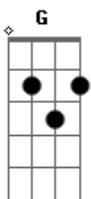

^{Em7} ^{Cadd9}
Yeah, you're gonna spend some sleepless nights
^G ^D
Crying in the glow of the TV light
^{Em7} ^{Cadd9}
With some sad song on and a glass of wine
^G ^D
Just to sit in the pain, baby, what a shame
[Pré-Refrão]

^{Em7} ^{Cadd9}
This is what you wanted, baby now you got it

^G ^D
Something is wrong and you can't put your finger on it
^{Em7} ^{Cadd9}
Could it be that maybe, you did that to me, baby
^G ^D
And now you've found

[Refrão]

^{Em7} ^{Cadd9}
What goes around comes back around
^G ^D
It's been that way forever
^{Em7} ^{Cadd9} ^G ^D
Baby, just look at you now, barely holding it together
^{Cadd9} ^G ^{Em7} ^D
We were so in love, but you gave that up
^{Cadd9} ^D
Just look around
^{Em}
Are you happy now?
[Ponte]

^D
Now that I'm not around (now that I'm not around)
^{Am}
Now that you've finally lost what you thought that you needed
^C
Never would have treated your heart, like you did
[Refrão]

^{Em7} ^{Cadd9}
What goes around comes back around
^G ^D
It's been that way forever
^{Em7} ^{Cadd9} ^G ^D
Baby, just look at you now, barely holding it together
^{Cadd9} ^G ^{Em7} ^D
We were so in love, but you gave that up
^{Cadd9} ^D
Just look around, just look around
^{Em7} ^{Cadd9}
What goes around comes back around
^G ^D
It's been that way forever
^{Cadd9} ^G ^{Em7} ^D
We were so in love, but you gave that up
^{Cadd9}
Just look around
^D ^{Cadd9} ^D
Just look around
^{Em7} ^{Cadd9} ^G ^D
Are you happy now?
^{Em7} ^{Cadd9}
Are you happy now?
^G ^D
Are you happy?
^{Em7} ^{Cadd9} ^G ^D
What goes around comes back around

Acordes

© ukulele-chords.com