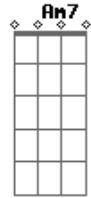

© ukulele-chords.com