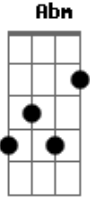

Rapha & Leagan - Rosewood Tale's

tom:
 E
 Miss, miss, miss Rose Abm
 Pick some flowers to me E
 Abm In the most coloured garden I ever seen E
 Abm The most polished tulip that has E
 Gbm Don't let the flowers burn F
 Gbm Don't let the flowers burn F
 Don't let the flowers burn
 E
 (In the prettier garden I ever seen)
 E Abm

Acordes

© ukulele-chords.com

© ukulele-chords.com

© ukulele-chords.com

© ukulele-chords.com

Rosewood tales
 E Abm
 Rosewood tales
 Gbm F
 What you left was just
 Gbm F E
 A remnant of magic
 E Abm
 Don't let the flowers burn
 E Abm
 Don't let the flowers burn
 E Abm
 Don't let the flowers burn
 Don't let the flowers burn
 (In the prettier garden I ever seen)