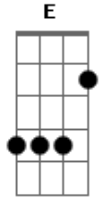

Rapha & Leagan - Rosewood Tale's

tom:
 E
 Miss, miss, miss Rose Abm
 Pick some flowers to me E
 Abm In the most coloured garden I ever seen E
 Abm The most polished tulip that has E
 Gbm Don't let the flowers burn F
 Gbm Don't let the flowers burn F
 Don't let the flowers burn
 E
 (In the prettier garden I ever seen)
 E Abm

Acordes

© ukulele-chords.com

© ukulele-chords.com

© ukulele-chords.com

© ukulele-chords.com

Rosewood tales
 E Abm
 Rosewood tales
 Gbm F
 What you left was just
 Gbm F E
 A remnant of magic
 E Abm
 Don't let the flowers burn
 E Abm
 Don't let the flowers burn
 E Abm
 Don't let the flowers burn
 Don't let the flowers burn
 (In the prettier garden I ever seen)