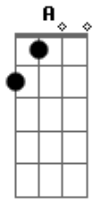

Raôni Soares - Don't Run, Don't Stop

Tom: A

Intro: Gbm A B A Gbm

Gbm
Open your eyes, baby

A
Close to me

B
Hug me up

A Gbm
I wanna be

Gbm A
Your dreams, you're true love

B
Somebody told me

A Gbm
That you love me

Refrão:
Gbm A
Don't run, don't stop

B
I wanna be free

D
Let's go to the party

Gbm A Gbm
And so let it be

Repete tudo

Interludio: (Gbm D Bm A)

Gbm
You ask my name

D
To have me in your arms

Bm
Tonight I'm yours

A
Relax I'm here

Refrão:
Gbm A
Don't run, don't stop

B
I wanna be free

D Gbm A Gbm
Let's go to the party

Gbm A Gbm
And so let it be

(Gbm A B A Gbm)

Acordes

© ukulele-chords.com