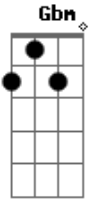

© ukulele-chords.com