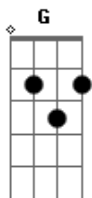

© ukulele-chords.com