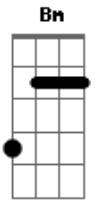

© ukulele-chords.com