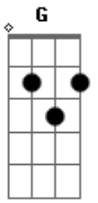

© ukulele-chords.com