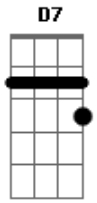

© ukulele-chords.com