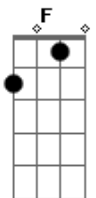

Intro: F C G (x2) tom:

Verse 1
C Em
Open suitcase, clothes scattered on the floor
Am G F
I don't take the time to unpack anymore
C Em
Makin' sure that I take this all in
Am G F
Before you know it I'll be off again
Dm G
So what should we do, one more day with you

Refrão
F C G
We don't have to go anywhere, we don't have to try something new
C G F
Girl I really don't care, as long as I'm with you
C G Em F
Baby let's just take a drive, it's already getting late
G F C G
Let's go kiss the sundown, out on the interstate

Verse 2
C Em
Let's drive through town, down to the lake
Am G F
We'll beg the moon to take it's time stealing the day
C Em
Just let me hold you, till the stars fill the sky
Am G F

One by one I'll watch them dance into your eyes

Dm G
Ahh we'll take it slow, baby don't you know

Refrão

F C G
F We don't have to go anywhere, we don't have to try something new
C G F
Girl I really don't care, as long as I'm with you
C G Em F
Baby let's just take a drive, it's already getting late
G Am
Let's go kiss the sundown, out on the interstate

Outro

G C F Am
Baby let's not waste our time, worried about goodbye
G C F C F
Baby just close your eyes, and stay right here

[Solo]

Refrão

F C G
We don't have to go anywhere, we don't have to try something new
C G F
Girl I really don't care, as long as I'm with you
C G Em F
Baby let's just take a drive, it's already getting late
G F C G
Let's go kiss the sundown, out on the interstate
F C G
Out on the interstate
F C G
Out on the interstate
F C G
Out on the interstate

Acordes

© ukulele-chords.com