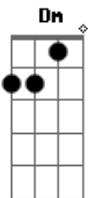

© ukulele-chords.com