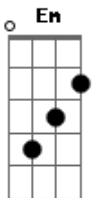

© ukulele-chords.com