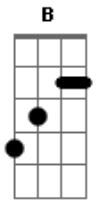

© ukulele-chords.com

© ukulele-chords.com