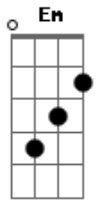

© ukulele-chords.com