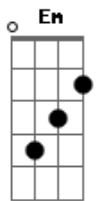

© ukulele-chords.com