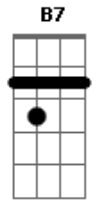

© ukulele-chords.com