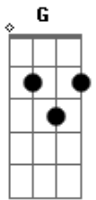

© ukulele-chords.com