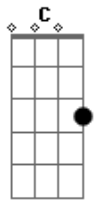

© ukulele-chords.com