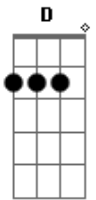

Randy Newman - You've Got a Friend In Me

Tom: D

(com acordes na forma de C)
Capotraste na 2ª casa
(Intro)

C G C C7
You've got a friend in me
F C C7
You've got a friend in me
F C E7 Am
When the road looks rough ahead
F C E7 Am
And you're miles and miles from your nice warm bed
F C E7 Am
You just remember what your old pal said
Dm G C C7
Boy, you've got a friend in me
Dm G C
Yeah, you've got a friend in me

(Intro)

C G C C7
You've got a friend in me
F C C7
You've got a friend in me
F C
You got troubles
E7 Am
And I got them too
F C
There isn't anything
E7 Am

I wouldn't do for you
F C E7 Am
We stick together, we can see it through
Dm G C C7
Cause you've got a friend in me
Dm G C C7
You've got a friend in me
F B
Some other folks might be a little bit smarter than I am
C B7
Bigger and stronger too

But none of them
Will ever love you

Em A7
The way I do
Dm G
It's me and you, boy
C G C C7
And as the years go by,
F C C7
Our friendship will never die

F C E7 Am
You're gonna see it's our des-ti-ny
Dm G C C7
You've got a friend in me
Dm G C C7
You've got a friend in me
Dm G C
You've got a friend in me

Acordes

© ukulele-chords.com