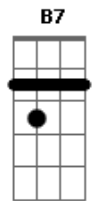

© ukulele-chords.com