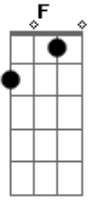

ukulele-chords.com