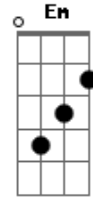

ukulele-chords.com