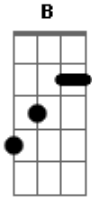

ukulele-chords.com