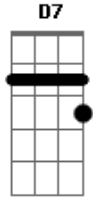

ukulele-chords.com