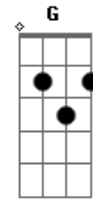

ukulele-chords.com