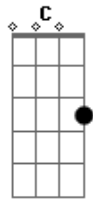

ukulele-chords.com