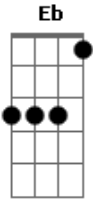

ukulele-chords.com