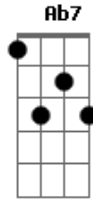

ukulele-chords.com