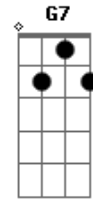

ukulele-chords.com