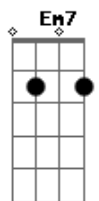

© ukulele-chords.com