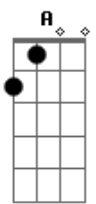

The way you're slippin' that neon on
Em7 Girl there ain't a look you can't pull off
D But nothin' turns me on like you-oooh-oooh-oooh
Am7 In a honky tonk
Bda K
D Sipping and swaying and singing
G Girl all I'm saying is it fits you like a glove
Em7
Am7 Listen baby, you can put on anything
D But, I just go crazy
G
Chorus
Em7 Seeing you in a honky tonk
D The way you're slippin' that neon on
Em7 Girl there ain't a look you can't pull off
D But nothin' turns me on like you-oooh-oooh-oooh
Am7 In a honky tonk
D The way you're slippin' that neon on
G
Em7 Girl there ain't a look you can't pull off
D But nothin' turns me on like you-oooh-oooh-oooh
Am7 In a honky tonk
D The way you're slippin' that neon on
G
Em7 Girl there ain't a look you can't pull off
D But nothin' turns me on like you-oooh-oooh-oooh
Am7 In a honky tonk
D
Em7 Aw, In a honky tonk
Am7 D
[Final]
D In a honky tonk
G G

Acordes

© ukulele-chords.com