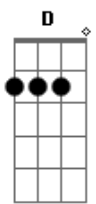

© ukulele-chords.com