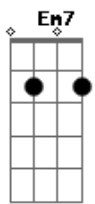

© ukulele-chords.com