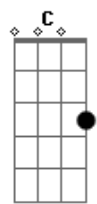

© ukulele-chords.com