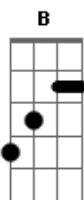

Rancid - Ruby Soho

Tom: G
Intro: Gii F#ii Eii D
G B C G
G B C G

VERSE: (palm muted)

C D G C
Echoes of reggae comin through my bedroom wall
C D G C
Havin a party up next door but i'm sittin here all alone
C D G C
Two lovers in the bedroom and the other starts to shout
C D A
All i got is this blank stare and that don't carry no clout at all

CHORUS

CHORUS

chords:

Gii F#ii Eii G B C D A Bb

Acordes

© ukulele-chords.com

© ukulele-chords.com

© ukulele-chords.com