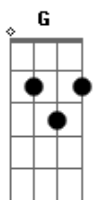

Rancid - Ruby Soho

Tom: G
Intro: Gii F#ii Eii D
G B C G
G B C G

VERSE: (palm muted)

C D G C
Echoes of reggae comin through my bedroom wall
C D G C
Havin a party up next door but i'm sittin here all alone
C D G C
Two lovers in the bedroom and the other starts to shout
C D A
All i got is this blank stare and that don't carry no clout at all

CHORUS:

G B C G
Destination unknown
G B C G
Ruby ruby ruby ruby soho

Verse2:

He's singin and she's there to lend a hand
He's seen his name on the marquee but she will never understand
Once again he's leavin and she's there with a tear in her eye
Embraces with a warm gesture it's time, time to say goodbye

CHORUS

Interlude: C ,C, Bb, C, w/short improv solos

Verse3:

Ruby's heart ain't beatin cause she knows the feelin is gone
She's not the only one who knew there's somethin wrong
Little lover's in the distance as she wipes a tear from her eye
Ruby's fading out she disappears, it's time, time to say goodbye

CHORUS

CHORUS

chords:

Gii F#ii Eii G B C D A Bb

Acordes

© ukulele-chords.com