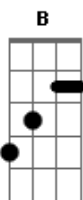

Rancid - Ruby Soho

Tom: G
Intro: Gii F#ii Eii D
G B C G
G B C G

VERSE: (palm muted)

C D G C
Echoes of reggae comin through my bedroom wall
C D G C
Havin a party up next door but i'm sittin here all alone
C D G C
Two lovers in the bedroom and the other starts to shout
C D A
All i got is this blank stare and that don't carry no clout at all

CHORUS:

G B C G
Destination unknown
G B C G
Ruby ruby ruby ruby soho

Verse2:

He's singin and she's there to lend a hand
He's seen his name on the marquee but she will never understand
Once again he's leavin and she's there with a tear in her eye
Embraces with a warm gesture it's time, time to say goodbye

CHORUS

CHORUS

chords:

Gii F#ii Eii G B C D A Bb

Acordes

© ukulele-chords.com

© ukulele-chords.com

© ukulele-chords.com