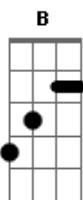

© ukulele-chords.com