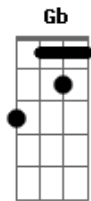

© ukulele-chords.com