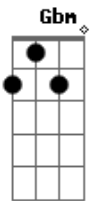

Rancid - Old Friend

Tom: A

Intro: Riff 2x

Chorus:

A E
Good morning heartache
Gbm D
You're like an old friend, come to see me again
A E
Good morning heartache
Gbm D
You're like an old friend, come to see me again

[CHORUS] (Good morning heartache...)

Outro (c/teclado):

A E Gbm D
A E Gbm D
A E Gbm D

Final:

A E Gb D A

Acordes

© ukulele-chords.com

© ukulele-chords.com