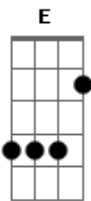

Rancid - Old Friend

Tom: A

Intro: Riff 2x

Chorus:

A E
Good morning heartache
Gbm D
You're like an old friend, come to see me again
A E
Good morning heartache
Gbm D
You're like an old friend, come to see me again

[CHORUS] (Good morning heartache...)

Verse:

A E Gbm D
Justify my love for you
A E Gbm D
And I know it runs deep through your body too

A E Gbm D
From the cold blacktop to the hot concrete
A E Gbm D
In the old tin van, it ain't so sweet

[CHORUS] (Good morning heartache...)

Outro (c/teclado):

A E Gbm D
A E Gbm D
A E Gbm D

Final:

A E Gb D A

Acordes

© ukulele-chords.com

© ukulele-chords.com