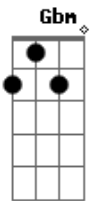

# Rancid - Old Friend

Tom: A

Intro: Riff 2x

Chorus:

A E  
Good morning heartache  
Gbm D  
You're like an old friend, come to see me again  
A E  
Good morning heartache  
Gbm D  
You're like an old friend, come to see me again

[CHORUS] (Good morning heartache...)

Outro (c/teclado):

A E Gbm D  
A E Gbm D  
A E Gbm D

Final:

A E Gb D A