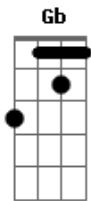

© ukulele-chords.com