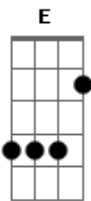

# Rancid - Old Friend

Tom: A

Intro: Riff 2x

Chorus:

A E  
Good morning heartache  
Gbm D  
You're like an old friend, come to see me again  
A E  
Good morning heartache  
Gbm D  
You're like an old friend, come to see me again

[CHORUS] (Good morning heartache...)

Verse:

A E Gbm D  
Justify my love for you  
A E Gbm D  
And I know it runs deep through your body too

A E Gbm D  
From the cold blacktop to the hot concrete  
A E Gbm D  
In the old tin van, it ain't so sweet

[CHORUS] (Good morning heartache...)

Outro (c/teclado):

A E Gbm D  
A E Gbm D  
A E Gbm D

Final:

A E Gb D A