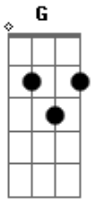

Rancid - Journey To The End Of The East Bay

Tom: G

CHORDS

G D E C E

Bass intro(mess around with these basic notes)

Intro: G, D, E, C

Verse:

G D

reconcile to the relief

E C
consumed in sacred ground for me

(same chords)
there wasn't always a place to go
but there was always an urgent need to belong
all these bands and all these people
all these friends and we were equals
but what you gonna do
when everybody goes on without you?

CHORUS:

G D E C

to the end to the end i'll journey to the end

Verse2:

started in 87 ended in 89
got a garage or an amp we'll play anytime
it was just the 4 of us, yeah man the core of us
too much attention unavoidably destroyed us
4 kids on tour, 3000 miles
in a 4-door car not know what was goin' on
we got a million years tourin' out like this
hell no no premonition coulda seen this

CHORUS

repeat Intro

Verse3:

my friend came from far away
from new orleans into the east bay
he said this is a mecca
i said this ain't no mecca man, this place's fucked
3 months go by, he had no home
he had no food he's all alone
matty said fool me once shame on you
didn't fool me twice he went back to new orleans

repeat CHORUS

repeat Intro, end on G

Acordes

© ukulele-chords.com