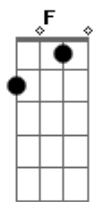

Ramones - Take It As It Comes

Tom: F

Dm F
Time to live
C Dm
Time to lie
Time to laugh
Time to die
Gm Eb D
Takes it easy, baby
Gm Eb D
Take it as it comes
G Eb D
Don't move too fast
Gm Eb D
And you want your love to last
Gm Eb D
Oh, you've been movin' much too fast
(STRUM.)
Gm Eb D (X4)
Gm
Time to walk
Time to run
Time to aim your arrows
at the sun
Takes it easy, baby
Take it as it comes

Don't move too fast
And you want your love to last
Oh, you've been movin' much too fast
(STRUM.)
Gm Eb D (X6)

(Essa parte fica só o baixo fazendo um riff em Gm Eb D)

Gm Eb D
Go real slow
Gm Eb D
You like it more and more
Gm Eb D
Take it as it comes
Gm Eb D
Specialize in havin' fun
(Aqui entra a guitarra novamente)
Takes it easy, baby
Take it as it comes
Don't move too fast
And you want your love to last
Oh, you've been movin' much too fast
Gm Eb D
Movin' much too fast
Gm Eb Gm
Movin' much too fast

Acordes