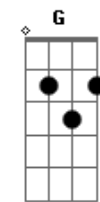

© ukulele-chords.com