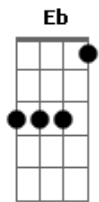

© ukulele-chords.com