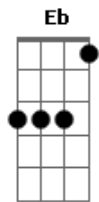

© ukulele-chords.com