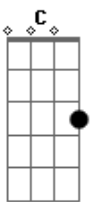

© ukulele-chords.com