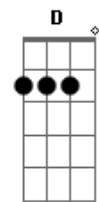

© ukulele-chords.com