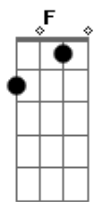

Ramones - Take It As It Comes

Tom: F

Dm F
Time to live
C Dm
Time to lie
Time to laugh
Time to die
Gm Eb D
Takes it easy, baby
Gm Eb D
Take it as it comes
G Eb D
Don't move too fast
Gm Eb D
And you want your love to last
Gm Eb D
Oh, you've been movin' much too fast
(STRUM.)
Gm Eb D (X4)
Gm
Time to walk
Time to run
Time to aim your arrows
at the sun
Takes it easy, baby
Take it as it comes

Don't move too fast
And you want your love to last
Oh, you've been movin' much too fast
(STRUM.)
Gm Eb D (X6)

(Essa parte fica só o baixo fazendo um riff em Gm Eb D)

Gm Eb D
Go real slow
Gm Eb D
You like it more and more
Gm Eb D
Take it as it comes
Gm Eb D
Specialize in havin' fun
(Aqui entra a guitarra novamente)
Takes it easy, baby
Take it as it comes
Don't move too fast
And you want your love to last
Oh, you've been movin' much too fast
Gm Eb D
Movin' much too fast
Gm Eb Gm
Movin' much too fast

Acordes

© ukulele-chords.com