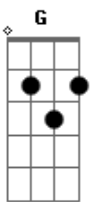

© ukulele-chords.com