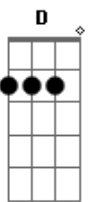

© ukulele-chords.com