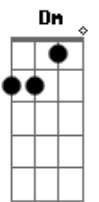

© ukulele-chords.com