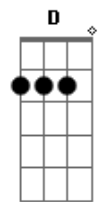

© ukulele-chords.com