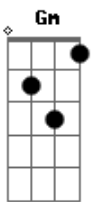

© ukulele-chords.com