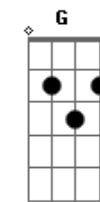

© ukulele-chords.com