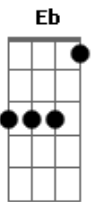

© ukulele-chords.com