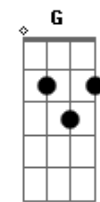

© ukulele-chords.com