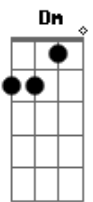

© ukulele-chords.com

© ukulele-chords.com