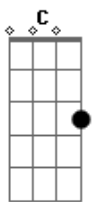

© ukulele-chords.com