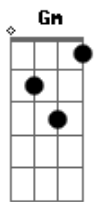

© ukulele-chords.com