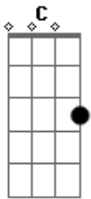

Ramones - Rockaway Beach

Tom: C

(intro) D

A
Chewing out a rhythm on my bubble gum
The sun is out and I want some.
D
It's not hard, not far to reach
E
We can hitch a ride to Rockaway Beach.
Up on the roof, out on the street
Down in the playground the hot concrete
Busride is too slow
They blast out the disco on the radio

A
Rock Rock Rockaway Beach
D
Rock Rock Rockaway Beach
A
Rock Rock Rockaway Beach
E

We can hitch a ride to Rockaway Beach (2x)

(G D F C) (2x)

Gb
It's not hard, not far to reach
A
We can hitch a ride to Rockaway Beach.
Gb
It's not hard, not far to reach
D **E**
We can hitch a ride to Rockaway Beach.

Chewing out a rhythm on my bubble gum...

Rock Rock Rockaway Beach... (1x)

(G D F C) (2x)
(D A)

Rock Rock Rockaway Beach... (2x)

(D A)

Acordes

© ukulele-chords.com

© ukulele-chords.com