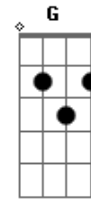

© ukulele-chords.com