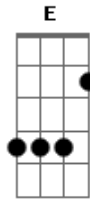

© ukulele-chords.com