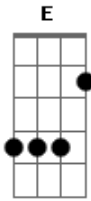

© ukulele-chords.com