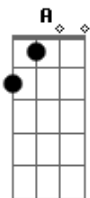

© ukulele-chords.com