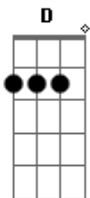

Ramones - Questioningly

Tom: D

(intro)

(2ª vez, faz os riffs referentes a G e D, nessa ordem)

D G
Questioningly her eyes looked at me
D
And then she spoke
D G
Aren't you someone I used to Know
Bm A
And weren't we lovers a long time ago ?
D
Looked at her close
G
Forced her into view
D
Yes, I said, you're a girl
G Bm A
That I once may have knew
G D
But I don't love you anymore
G D
Why do you want to talk to me for ?
G D
You should have just let me walk by
G Bm A D
Memories make us cry
G
In the morning, I'm at work at time
D G Bm A
My boss he tells me that I'm doing fine
G D

When I'm going home
G D
Whiskey bottle movie on T.V
G D
Memories make me cry
G Bm
And I'm alone just me
A D
Just me, Questioningly ...

(sugestão)

G D
But I dont love you anymore
G D
Why do you want to talk to me for?
G D
You should have just let me walk by
G Bm A
Memories make us cry

D
Looked at her close
G
Forced into view
D
Yes, I said you're a girl
G Bm A
That I once may have knew

D
Questioningly her eyes looked at me
G
And then she spoke aren't you someone
G Bm A
I used to know, and weren't we lovers a long time ago?

Acordes