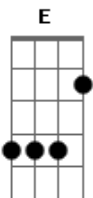

ukulele-chords.com