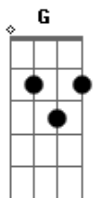

Ramones - Palisades Park

Tom: G

G E

G
Last night I took a walk in the dark

E
To a place called Palisades Park

C D
To have some fun, to see what I could see, that's where the girls are

I took a ride on the shoopty shoop
The girl I sat with almost, almost puked
And when it stopped, she was holding hands with me

C
My arms were flying up, like a rocket ship

E
Down, like a roller coaster

C
Fast, like a loopy loop

D

Then around, like a merry-go-round
We even at a hot dog stand
Slam danced to a rockin' band
And when she winked, I gave that girl a hug, in the tunnel of love

C
You'll never know how good it just can feel

E
'Til it stops at the top of the ferris wheel

C D
I fell in love, down at Palisades Park

[G E] x2

[C D F#\G]

Last night I took a walk in the dark...
I took a ride on the shoopty shoop...
My arms were flying up, like a rocket ship...
We even at a hot dog stand...
You'll never know how good it just can feel...

Acordes

ukulele-chords.com