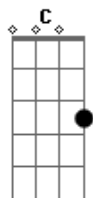

ukulele-chords.com