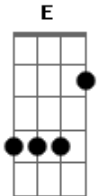

© ukulele-chords.com