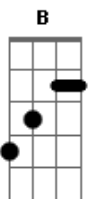

Ramones - No One To Blame

Tom: **D**

(intro) **E B G A B G A** (2x)
G A (2x)

E **G** **A**
 I'm not lookin' for a friend
E **G** **A**
 I don't have such vanity
E **G** **A**
 I walked alone into the woods
E **G** **A**
 I don't take no sympathy

(**E B G A B G A**)

(riff)

Acordes

ukulele-chords.com

ukulele-chords.com

ukulele-chords.com

ukulele-chords.com

ukulele-chords.com