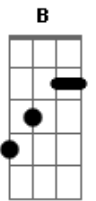

Ramones - No One To Blame

Tom: D

(intro) E B G A B G A (2x)
G A (2x)

E G A
I'm not lookin' for a friend
E G A
I don't have such vanity
E G A
I walked alone into the woods
E G A
I don't take no sympathy

E G A
If that's the way it's gotta be
E G A
Well there's no more loyalty
E G A
Somebody always tryin' to complain
E G A
I don't need no one to blame

G A D A G A
It's a bad, bad, bad day
G (riff) A
I hope our paths never cross again
G (riff) A
I needed just one break it never came
G (riff) A
I kept my cool I ain't the same

(E B G A B G A)

(G A) (2x)

E G A
I had a lot of drinks and fun
E G A
It just made me sleepy
E G A
There's not much that I want to say
E G A
I never said I am sorry

G A D A G A
It's a bad, bad, bad day
G (riff) A
I hope our paths never cross again
G (riff) A
On weekends if it decides to rain
G (riff) A
I watch my friends go down the drain

E G A
I'm not lookin' for a friend
E G A
I don't have such vanity
E G A
I walked alone into the woods
E G A
I don't take no sympathy

(E B G A B G A)

(riff)

Acordes

© ukulele-chords.com

© ukulele-chords.com

© ukulele-chords.com

© ukulele-chords.com

© ukulele-chords.com