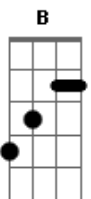

© ukulele-chords.com