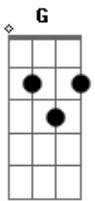

Ramones - No One To Blame

Tom: D

(intro) E B G A B G A (2x)
G A (2x)

E G A
I'm not lookin' for a friend
E G A
I don't have such vanity
E G A
I walked alone into the woods
E G A
I don't take no sympathy

E G A
If that's the way it's gotta be
E G A
Well there's no more loyalty
E G A
Somebody always tryin' to complain
E G A
I don't need no one to blame

G A D A G A
It's a bad, bad, bad day
G (riff) A
I hope our paths never cross again
G (riff) A
I needed just one break it never came
G (riff) A
I kept my cool I ain't the same

(E B G A B G A)

(G A) (2x)

E G A
I had a lot of drinks and fun
E G A
It just made me sleepy
E G A
There's not much that I want to say
E G A
I never said I am sorry

G A D A G A
It's a bad, bad, bad day
G (riff) A
I hope our paths never cross again
G (riff) A
On weekends if it decides to rain
G (riff) A
I watch my friends go down the drain

E G A
I'm not lookin' for a friend
E G A
I don't have such vanity
E G A
I walked alone into the woods
E G A
I don't take no sympathy

(E B G A B G A)

(riff)

Acordes

© ukulele-chords.com

© ukulele-chords.com

© ukulele-chords.com

© ukulele-chords.com

© ukulele-chords.com