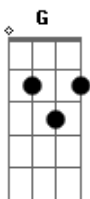

© ukulele-chords.com