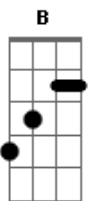

Ramones - No One To Blame

Tom: D

(intro) E B G A B G A (2x)
G A (2x)

E G A
I'm not lookin' for a friend
E G A
I don't have such vanity
E G A
I walked alone into the woods
E G A
I don't take no sympathy

E G A
If that's the way it's gotta be
E G A
Well there's no more loyalty
E G A
Somebody always tryin' to complain
E G A
I don't need no one to blame

(E B G A B G A)

(riff)

Acordes

© ukulele-chords.com

© ukulele-chords.com

© ukulele-chords.com

© ukulele-chords.com

© ukulele-chords.com