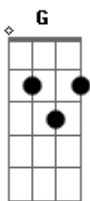

Ramones - No One To Blame

Tom: D

(intro) E B G A B G A (2x)
G A (2x)

E G A
I'm not lookin' for a friend
E G A
I don't have such vanity
E G A
I walked alone into the woods
E G A
I don't take no sympathy

E G A
If that's the way it's gotta be
E G A
Well there's no more loyalty
E G A
Somebody always tryin' to complain
E G A
I don't need no one to blame

G A D A G A
It's a bad, bad, bad day
G (riff) A
I hope our paths never cross again
G (riff) A
I needed just one break it never came
G (riff) A
I kept my cool I ain't the same

(E B G A B G A)

(G A) (2x)

E G A
I had a lot of drinks and fun
E G A
It just made me sleepy
E G A
There's not much that I want to say
E G A
I never said I am sorry

G A D A G A
It's a bad, bad, bad day
G (riff) A
I hope our paths never cross again
G (riff) A
On weekends if it decides to rain
G (riff) A
I watch my friends go down the drain

E G A
I'm not lookin' for a friend
E G A
I don't have such vanity
E G A
I walked alone into the woods
E G A
I don't take no sympathy

(E B G A B G A)

(riff)

Acordes

© ukulele-chords.com

© ukulele-chords.com

© ukulele-chords.com

© ukulele-chords.com

© ukulele-chords.com