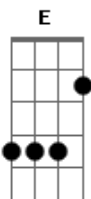

ukulele-chords.com