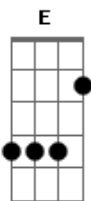

© ukulele-chords.com

© ukulele-chords.com