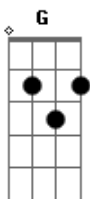

Ramones - No One To Blame

Tom: **D**

(intro) **E B G A B G A** (2x)
G A (2x)

E **G** **A**
 I'm not lookin' for a friend
E **G** **A**
 I don't have such vanity
E **G** **A**
 I walked alone into the woods
E **G** **A**
 I don't take no sympathy

G A D A G A
 It's a bad, bad, bad day
G (riff) **A**
 I hope our paths never cross again
G (riff) **A**
 On weekends if it decides to rain
G (riff) **A**
 I watch my friends go down the drain

E **G** **A**
 I'm not lookin' for a friend
E **G** **A**
 I don't have such vanity
E **G** **A**
 I walked alone into the woods
E **G** **A**
 I don't take no sympathy

(**E B G A B G A**)

(riff)

Acordes

ukulele-chords.com

ukulele-chords.com

ukulele-chords.com

ukulele-chords.com

ukulele-chords.com