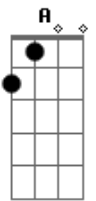

Ramones - No One To Blame

Tom: D

(intro) E B G A B G A (2x)
G A (2x)

E G A
I'm not lookin' for a friend
E G A
I don't have such vanity
E G A
I walked alone into the woods
E G A
I don't take no sympathy

E G A
If that's the way it's gotta be
E G A
Well there's no more loyalty
E G A
Somebody always tryin' to complain
E G A
I don't need no one to blame

(E B G A B G A)

(riff)

Acordes

© ukulele-chords.com

© ukulele-chords.com

© ukulele-chords.com

© ukulele-chords.com

© ukulele-chords.com